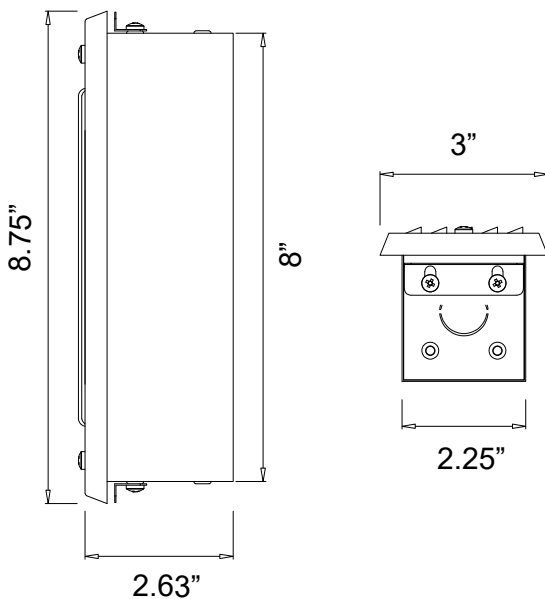

Project Name _____ Date _____

Type or Model _____ Qty _____

DL04B Deck Lights

72" wire lead

G4 Fixture

DESCRIPTION

The DL04B is a classic recessed steplights. Perfect to illuminate stairs, benches, short retaining walls and other niche locations.

SPECIFICATIONS & FEATURES:

- Solid brass faceplate
- Injection molded housing
- Specification grade, beryllium copper socket
- Premium grade direct burial cable
- Anti-Moisture Connections
- 20W max. halogen
- Light Bronze standard finish
- Limited lifetime warranty