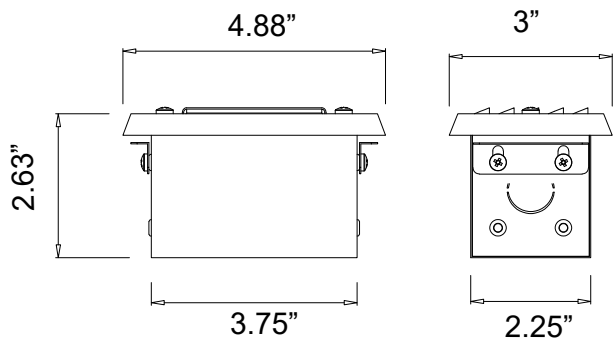

Project Name _____ Date _____

Type or Model _____ Qty _____

DL03B Deck Lights

72" wire lead

G4 Fixture

DESCRIPTION

The DL03B is a classic recessed steplights. Perfect to illuminate stairs, benches, short retaining walls and other niche locations.

SPECIFICATIONS & FEATURES:

- Solid brass faceplate
- Injection molded housing
- Specification grade, beryllium copper socket
- Premium grade direct burial cable
- Anti-Moisture Connections
- 20W max. halogen
- Light Bronze standard finish
- Limited lifetime warranty