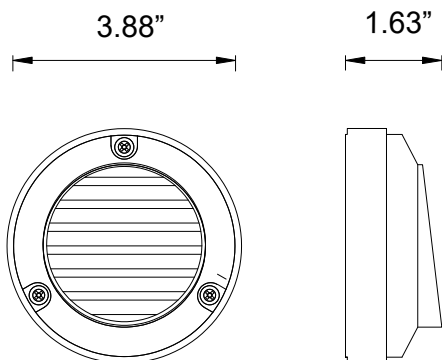

DESCRIPTION

The DL02B comes with the grille that prevents direct glare for a more pleasant viewing. The compact puck light is perfect for illuminating stairs, benches, posts, and other niche locations.