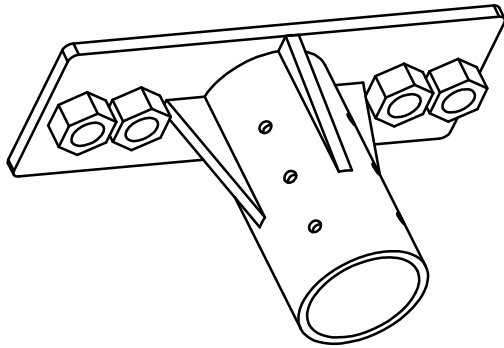

SP-J2 Mounting  
Accessory  
Dimensions (Unit:mm)

Round Pipe φ 74\*T5mm