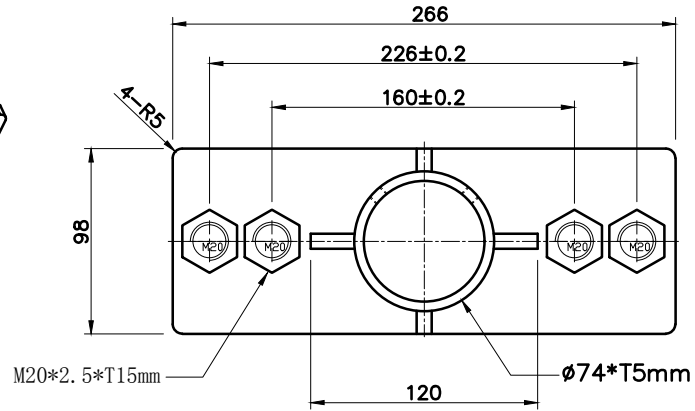

SP-J2 Mounting  
Accessory  
Dimensions (Unit:mm)

Round Pipe φ 74\*T5mm