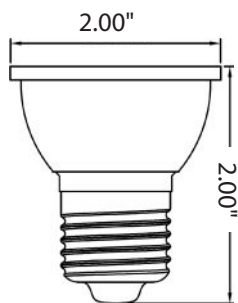

**PAR16 LED**  
**FL-LED-P16**

**TYPE**

**GO GREEN**  
**75% - 80% LESS ENERGY**

**120v**  
**E26 MEDIUM BASE PAR LAMPS**

- Long Life - 40,000 Hours L7 Average Rating (rated life to 70% initial light output)
- 550 Lumens
- 7w, surpasses light output of 50w Halogen
- CRI 83 (Color Rendering Index)
- 3000K Warm White Color
- Cool Beam, No UV or IR
- Input Voltage 110v - 130v
- Dimmable\*
- DOE LM79 Tested / LM80 Compliant
- Power Factor >90%
- 5 Year Limited Warranty
- RoHS Compliant - Energy Efficient - Environmentally Friendly
- 36° Flood
- Must be installed in sealed fixture

\*Dimmable to 10% on triac dimmers. Compatible dimmers include Lutron SCL-153P, DVCL-153P, CTCL-153P among others.

**PAR 16 ORDERING INFORMATION • EQUAL TO 50w HALOGEN**

CATALOG NO.	WATTAGE	VOLTAGE	VOLTAGE RANGE	LUMEN OUTPUT	COLOR TEMP	BEAM ANGLE	BASE
FL-LED-P16-36	7w	120v	110v - 130v	550	3000K	36°	E26

FL-LEDP16-36 36° PAR16 LED, 7W		
20	13.2	6
15	10.2	12
12	8.0	20
9	5.8	33
6	4.6	78
3	2.5	309
Distance (Feet)	Diameter (Feet)	Foot Candles

**Short 2.0" (52mm) overall height designed to work with all Focus 120v BQ Lights. Barbecue lights with med base socket and all other med base fixtures.**