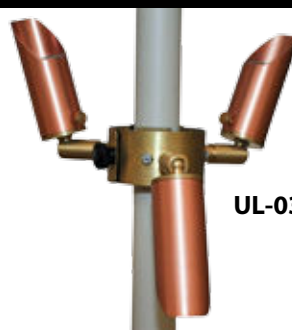

IP54

CE

UL-03-COP