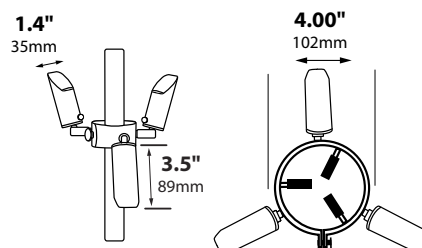

UMBRELLA LIGHTS UL-03 SERIES

TYPE

SPECIFICATIONS

CONSTRUCTION: Three aluminum, brass or copper bullets with matching 360° swivels

MOUNT: Heavy duty formed aluminum or brass bracket; Adjusts to fit 1-1/4" to 1-3/4" diameter pole sizes

LENS: High impact clear tempered convex glass

O-RING: High temperature red silicone

LAMP SUPPLIED: 3x 1.5w MR8 LED; 25,000 hours average rating

LAMP OPTIONS: 3x 10w MR8 (FL) 2000 hours average rating (10w max each)

SOCKET: High temperature ceramic GU5.3 bi-pin with 250°C silicone lead wires

WIRING: Black 10 foot SPT-1W lead wire from fixture

For 25 foot 16/2 fixture lead wire add -25F to catalog number

CONNECTION: See connection and power options below

FINISH: Aluminum - Black texture polyester powder coat. Optional finishes available

Brass - Unfinished. Optional finishes available

Copper - Unfinished. Optional finishes available

IP54

CE

UL-03-COP

ORDERING INFORMATION

CATALOG NO.	DESCRIPTION	LAMP	SHIP WEIGHT
UL-03-LED-BLT	3 Aluminum Bullets, Aluminum Mounting Bracket	3 x 1.5w MR8 LED	2 lbs
UL-03-LED-BRS	3 Brass Bullets, Brass Mounting Bracket	3 x 1.5w MR8 LED	4 lbs
UL-03-LED-COP	3 Copper Bullets, Brass Mounting Bracket	3 x 1.5w MR8 LED	4 lbs

Connect to 12V Landscape Lighting System
(Recommended Method)
Compatible with both LED and Halogen

Connect to 12V Battery
(Focus WB-12 Portable Battery)
Recommended for LED Only
LED operation on full charge = 30+ hours
Halogen operation on full charge = 4 hours

Plug In Transformer
(Focus PI-12-75 Plug-in Transformer)
Plugs into 120v outlet
Only for use with Halogen
Not compatible with LED

ACCESSORIES