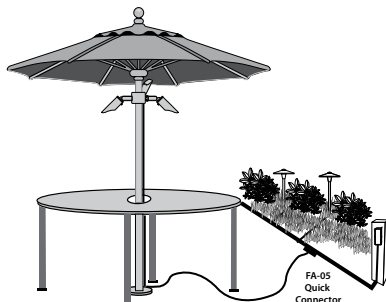

ORDERING INFORMATION

CATALOG NO.	DESCRIPTION	LAMP	SHIP WEIGHT
UL-03-LED-BLT	3 Aluminum Bullets, Aluminum Mounting Bracket	3 x 1.5w MR8 LED	2 lbs
UL-03-LED-BRS	3 Brass Bullets, Brass Mounting Bracket	3 x 1.5w MR8 LED	4 lbs
UL-03-LED-COP	3 Copper Bullets, Brass Mounting Bracket	3 x 1.5w MR8 LED	4 lbs

Connect to 12V Landscape Lighting System
(Recommended Method)
Compatible with both LED and Halogen