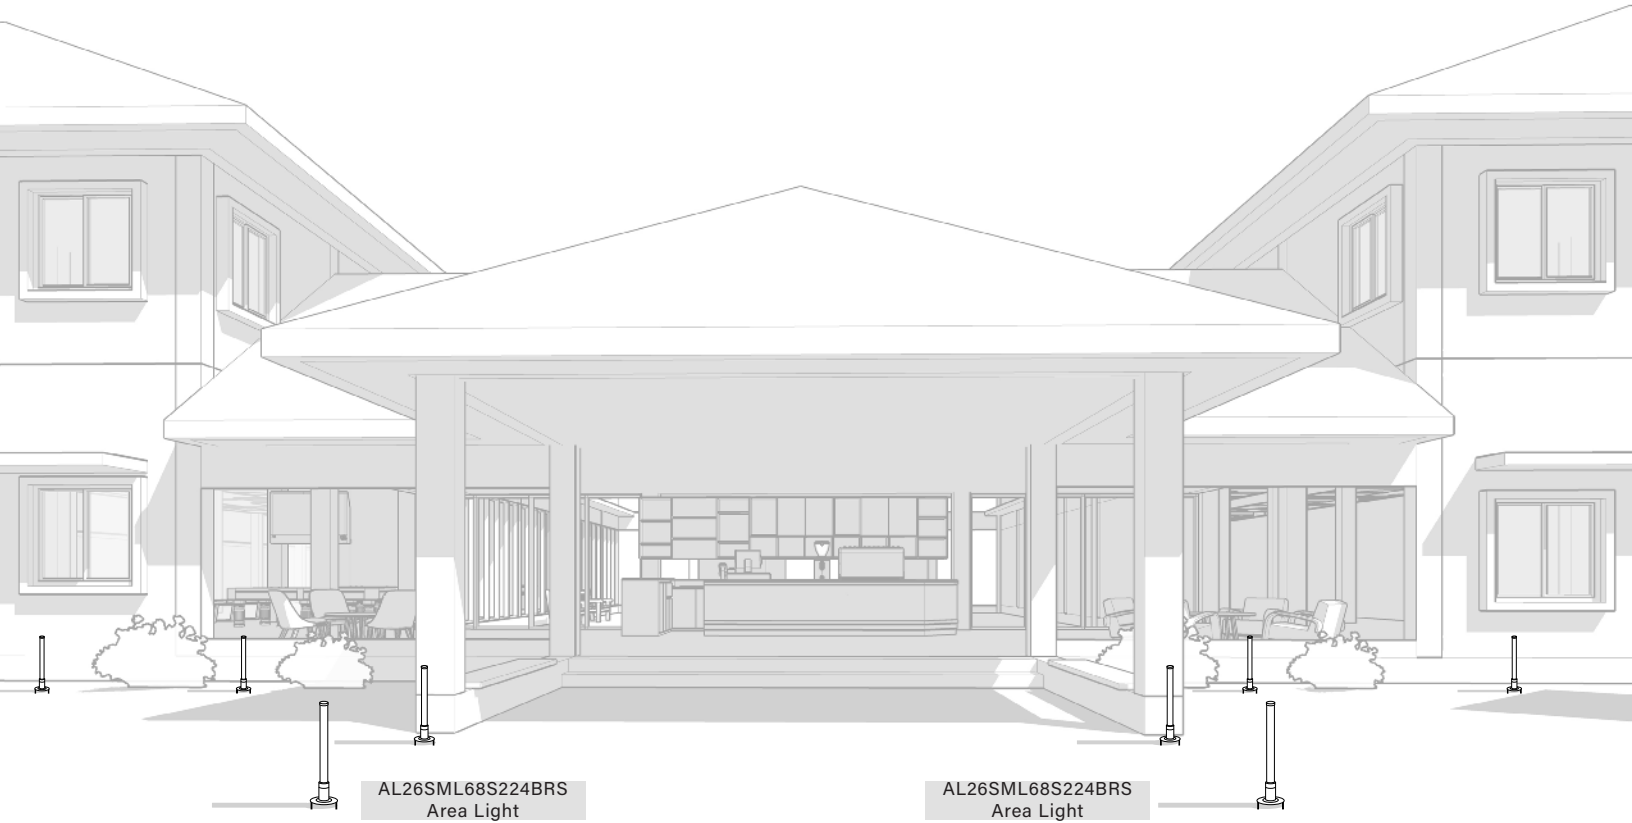

AL26SM LIGHT WAND WALL MOUNT

AL26SM

PROJECT:

TYPE:

DATE:

CATALOG NUMBER:

ACCESSORIES

(Configure and order accessories separately)

FA1017AMBER
AMBER

FA1017GREEN
GREEN

FA1017BLUE
BLUE

FA1017RED
RED

AL26SML68S224BRS
Area Light

AL26SML68S224BRS
Area Light

FOCUS INDUSTRIES INC.

25301 COMMERCENTRE DRIVE
LAKE FOREST, CA. 92630
949.830.1350 | TOLL FREE: 888.882.1350
WWW.FOCUSINDUSTRIES.COM

DESIGNED
MANUFACTURED
IN THE USA