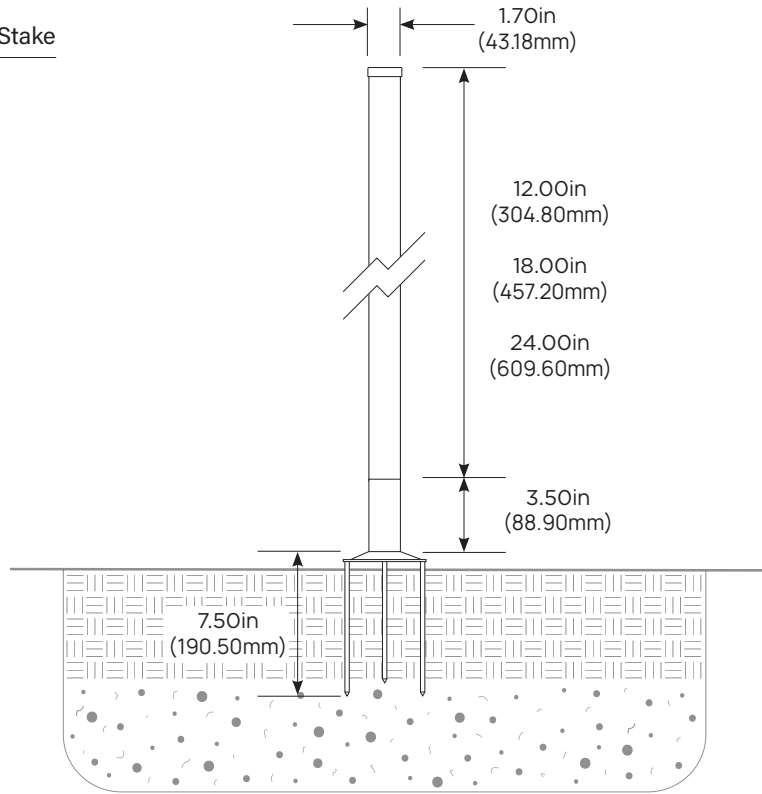

ACRYLIC

- S1 Clear
- S2 Frosted
- S3 Bubble

ACRYLIC SIZE

- 12 12-inch
- 18 18-inch
- 24 24-inch

MOUNTING

BLANK Standard FA033P - 3 Prong Stake

OPTIONAL MOUNT

FA24LGCSTBRS 4.5-inch brass round canopy

AL26SM LIGHT WAND WALL MOUNT

AL26SM

PROJECT:

TYPE:

DATE:

CATALOG NUMBER:

DIMENSIONS

Dimensions Shown
with FA033P 3-Prong Stake

AL26SM

SPECIFICATIONS

INTERNALS	VOLTAGE	12v
	LED	3w MR11 Super Saver LED 40° Flood
	CCT	3000K
	LUMENS	170lm
	HOURS	50,000 hrs
	DIMMABLE	Yes
	SOCKET	High temperature ceramic G4 Bi-Pin with 250° C silicone lead wires
	WIRING	Black 3ft 18/2 zip cord from base of fixture (12v only) Add (25F) to part number for 25ft 16/2 fixture lead wire
EXTERNALS	HOUSING	Extruded Brass
	ACRYLIC TYPE	Clear (S1) / Frosted (S2) / Bubble (S3)
	ACRYLIC SIZE	12-inch / 18-inch / 24-inch
	MOUNTING	FA033P - 3 Prong Stake
	FINISH	Brass - Unfinished (Acid treatments available. See page 4) Powder coat and acid finish options available (powder coat and acid treatment over brass is considered custom and is therefore non-returnable)