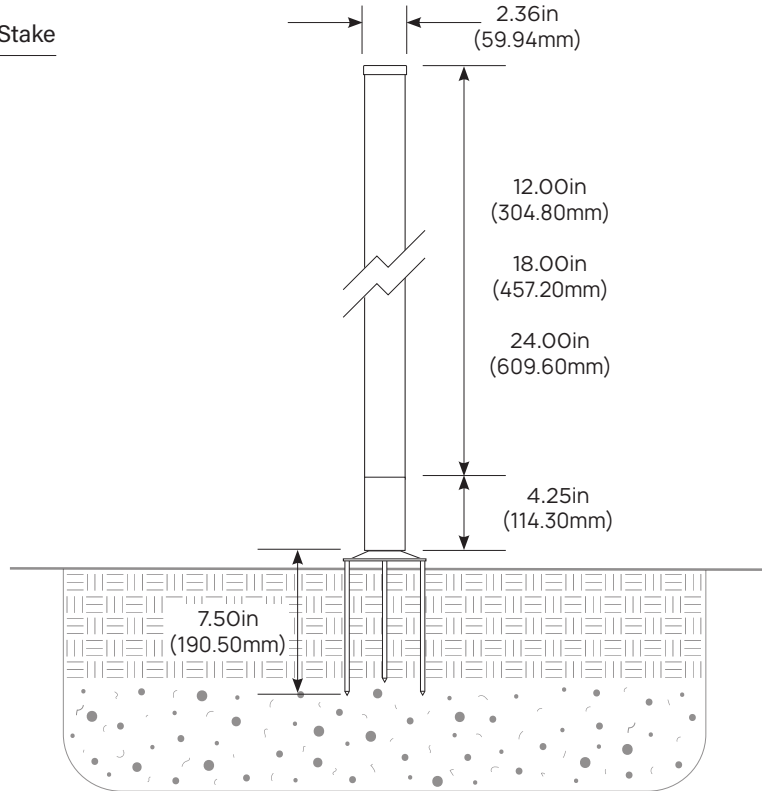

ACRYLIC

- S1 Clear
- S2 Frosted
- S3 Bubble

ACRYLIC SIZE

- 12 12-inch
- 18 18-inch
- 24 24-inch

MOUNTING

BLANK Standard FA033P - 3 Prong Stake

OPTIONAL MOUNT

FA24LGCSTBRS 4.5-inch brass round canopy

CATALOG NUMBER: _____

DIMENSIONS

Dimensions Shown
with FA033P 3-Prong Stake

AL26SM

SPECIFICATIONS

INTERNALS	VOLTAGE	12v
	LED	3w MR16 Super Saver LED 36° Flood
	CCT	3000K
	LUMENS	270lm
	HOURS	40,000 hrs
	DIMMABLE	Yes
	SOCKET	High temperature ceramic G4 Bi-Pin with 250° C silicone lead wires
	WIRING	Black 3ft 18/2 zip cord from base of fixture (12v only) Add (25F) to part number for 25ft 16/2 fixture lead wire
EXTERNALS	HOUSING	Extruded Brass
	ACRYLIC TYPE	Clear (S1) / Frosted (S2) / Bubble (S3)
	ACRYLIC SIZE	12-inch / 18-inch / 24-inch
	MOUNTING	FA033P - 3 Prong Stake
	FINISH	Brass - Unfinished (Acid treatments available. See page 4) Powder coat and acid finish options available (powder coat and acid treatment over brass is considered custom and is therefore non-returnable)