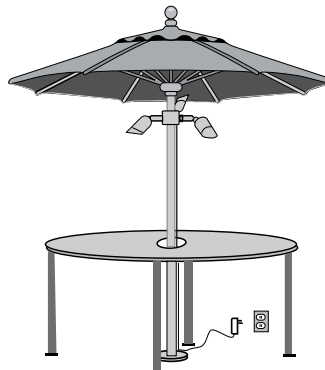

HARDWIRE TO 120v PLUG IN TRANSFORMER

Using UL approved gel filled wire nuts, connect 18/2 lead wire from fixture to 18/2 wire from Plug In Transformer (PI-12-75, sold separately).