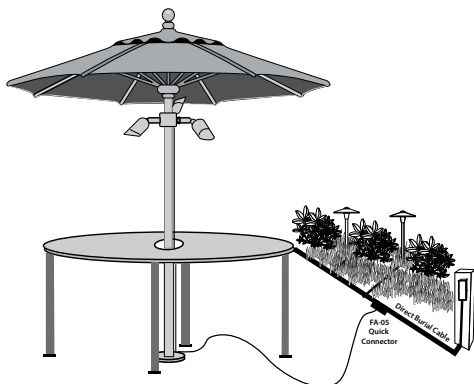

HARDWIRE TO 12v LANDSCAPE LIGHTING SYSTEM

Using Focus Quick Connector (FA-05, sold separately) or UL approved gel filled wire nuts, connect 18/2 lead wire from fixture to main cable from transformer.