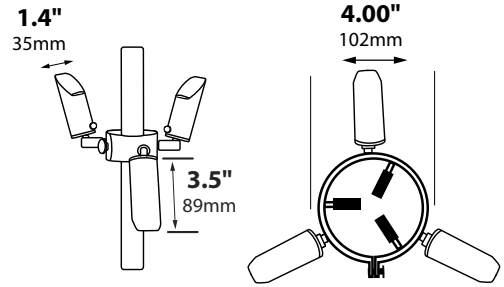

# INSTALLATION INSTRUCTIONS FOR UL-03 UMBRELLA LIGHT FIXTURES

INSPECTED BY:

## INSTALLATION:

1. Open the clamp of mounting bracket.
2. Install mounting bracket around pole. Tighten 3 spacers.
3. Aim fixtures to desired direction.
4. Connect 10 foot 18/2 lead wire from fixture to power supply as outlined in drawings below.
5. Turn on power and check for proper operation.

## LIGHT BULB REPLACEMENT:

1. Loosen thumb screw on bottom side of cap.
2. Hold body and cap with each hand. Rotate and pull to separate.
3. Pull MR8 light bulb straight out of socket and install new lamp.  
**CAUTION: Do not exceed maximum wattage of 20w per fixture**
4. Re-install cap onto body by rotating cap in a circular motion while sliding cap into body. DO NOT push cap straight into body to prevent O-ring from slipping out of its groove.
5. Tighten thumb screw when assembled.