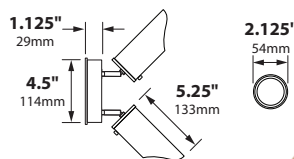

Aluminum-Black texture polyester powder coat. Optional finishes available.

NOTE: 75 watt internal transformer (HW-12-75) available; see ordering information below

DL-22-CWM-COP

ORDERING INFORMATION

CATALOG NO.	DESCRIPTION	LAMP	SHIP WEIGHT
DL-22-CWM-COP	Copper Wall Mount Bullet	20w MR16 FL(BAB)	3.0 lbs.
DL-22-CWM2-COP	Double Copper Wall Mount Bullets	2x 20w MR16 FL(BAB)	5.0 lbs.
DL-22-CWMT-COP	Copper Wall Mount Bullet with 75w internal transformer	20w MR16 FL(BAB)	3.0 lbs.
DL-22-CWMT2-COP	Double Copper Wall Mount Bullets with 75w internal transformer	2x 20w MR16 FL(BAB)	5.0 lbs.
DL-22-CWM-BLT	Aluminum Wall Mount Bullet	20w MR16 FL(BAB)	3.0 lbs.
DL-22-CWM2-BLT	Double Aluminum Wall Mount Bullets	2x 20w MR16 FL(BAB)	5.0 lbs.
DL-22-CWMT-BLT	Aluminum Wall Mount Bullet with 75w internal transformer	20w MR16 FL(BAB)	3.0 lbs.
DL-22-CWMT2-BLT	Double Aluminum Wall Mount Bullets with 75w internal transformer	2x 20w MR16 FL(BAB)	5.0 lbs.