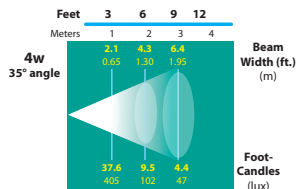

FL-LED-MR16-BAB