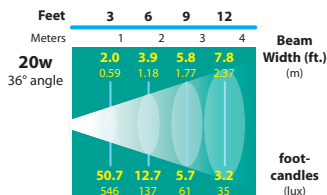

LIGHT DISTRIBUTIONS AND PHOTOMETRICS

FL-13-BAB-FG