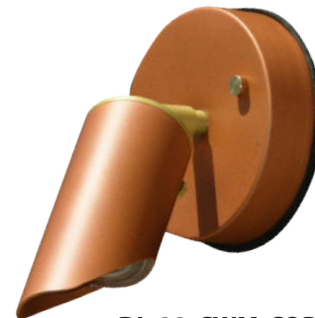

landscape • entertainment • architectural • hospitality • illumination

DL-22-CWM DIRECTIONAL LIGHTS

WALL MOUNT LIGHTS DL-22-CWM SERIES

TYPE

SPECIFICATIONS

CONSTRUCTION: Copper or aluminum wall mount bullet with brass 360° adjustable swivel; single and double bullet versions available

SOCKET: High temperature ceramic GU5.3 bi-pin with 250°C silicone lead wires

WIRING: Black 5 foot 18/2 zip cord from base of fixture (12v only)

For 25 foot 16/2 fixture lead wire add -25F to catalog number.

CONNECTION: FA-05 Quick Connector (not supplied) from fixture to main cable (12/2, 10/2 or 8/2 only)

MOUNTING: FA-24-LGSPUN-COP canopy with hardware and screws supplied

FINISH: Unfinished copper. Optional finishes available

Aluminum-Black texture polyester powder coat. Optional finishes available.

NOTE: 75 watt internal transformer (HW-12-75) available; see ordering information below

DL-22-CWM-COP

ORDERING INFORMATION

CATALOG NO.	DESCRIPTION	LAMP	SHIP WEIGHT
DL-22-CWM-COP	Copper Wall Mount Bullet	20w MR16 FL(BAB)	3.0 lbs.
DL-22-CWM2-COP	Double Copper Wall Mount Bullets	2x 20w MR16 FL(BAB)	5.0 lbs.
DL-22-CWMT-COP	Copper Wall Mount Bullet with 75w internal transformer	20w MR16 FL(BAB)	3.0 lbs.
DL-22-CWMT2-COP	Double Copper Wall Mount Bullets with 75w internal transformer	2x 20w MR16 FL(BAB)	5.0 lbs.
DL-22-CWM-BLT	Aluminum Wall Mount Bullet	20w MR16 FL(BAB)	3.0 lbs.
DL-22-CWM2-BLT	Double Aluminum Wall Mount Bullets	2x 20w MR16 FL(BAB)	5.0 lbs.
DL-22-CWMT-BLT	Aluminum Wall Mount Bullet with 75w internal transformer	20w MR16 FL(BAB)	3.0 lbs.
DL-22-CWMT2-BLT	Double Aluminum Wall Mount Bullets with 75w internal transformer	2x 20w MR16 FL(BAB)	5.0 lbs.