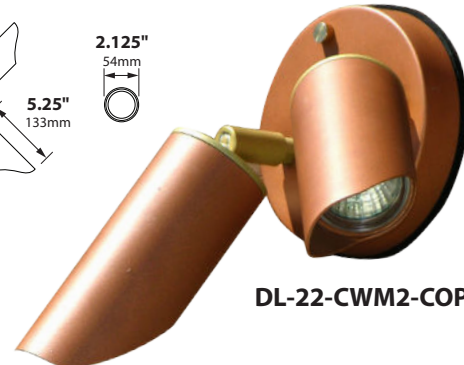

landscape • entertainment • architectural • hospitality • illumination

DL-22-CWM DIRECTIONAL LIGHTS

WALL MOUNT LIGHTS DL-22-CWM SERIES

TYPE

SPECIFICATIONS

CONSTRUCTION: Copper or aluminum wall mount bullet with brass 360° adjustable swivel; single and double bullet versions available

CONNECTION: FA-05 Quick Connector (not supplied) from fixture to main cable (12/2, 10/2 or 8/2 only)

MOUNTING: FA-24-LGSPUN-COP canopy with hardware and screws supplied

FINISH: Unfinished copper. Optional finishes available

Aluminum-Black texture polyester powder coat. Optional finishes available.

NOTE: 75 watt internal transformer (HW-12-75) available; see ordering information below

DL-22-CWM-COP

ORDERING INFORMATION

CATALOG NO.	DESCRIPTION	LAMP	SHIP WEIGHT
DL-22-CWM-COP	Copper Wall Mount Bullet	20w MR16 FL(BAB)	3.0 lbs.
DL-22-CWM2-COP	Double Copper Wall Mount Bullets	2x 20w MR16 FL(BAB)	5.0 lbs.
DL-22-CWMT-COP	Copper Wall Mount Bullet with 75w internal transformer	20w MR16 FL(BAB)	3.0 lbs.
DL-22-CWMT2-COP	Double Copper Wall Mount Bullets with 75w internal transformer	2x 20w MR16 FL(BAB)	5.0 lbs.
DL-22-CWM-BLT	Aluminum Wall Mount Bullet	20w MR16 FL(BAB)	3.0 lbs.
DL-22-CWM2-BLT	Double Aluminum Wall Mount Bullets	2x 20w MR16 FL(BAB)	5.0 lbs.
DL-22-CWMT-BLT	Aluminum Wall Mount Bullet with 75w internal transformer	20w MR16 FL(BAB)	3.0 lbs.
DL-22-CWMT2-BLT	Double Aluminum Wall Mount Bullets with 75w internal transformer	2x 20w MR16 FL(BAB)	5.0 lbs.