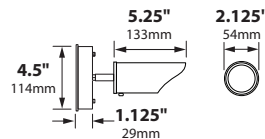

DL-22-CWM-COP

ORDERING INFORMATION

CATALOG NO.	DESCRIPTION	LAMP	SHIP WEIGHT
DL-22-CWM-COP	Copper Wall Mount Bullet	20w MR16 FL(BAB)	3.0 lbs.
DL-22-CWM2-COP	Double Copper Wall Mount Bullets	2x 20w MR16 FL(BAB)	5.0 lbs.
DL-22-CWMT-COP	Copper Wall Mount Bullet with 75w internal transformer	20w MR16 FL(BAB)	3.0 lbs.
DL-22-CWMT2-COP	Double Copper Wall Mount Bullets with 75w internal transformer	2x 20w MR16 FL(BAB)	5.0 lbs.
DL-22-CWM-BLT	Aluminum Wall Mount Bullet	20w MR16 FL(BAB)	3.0 lbs.
DL-22-CWM2-BLT	Double Aluminum Wall Mount Bullets	2x 20w MR16 FL(BAB)	5.0 lbs.
DL-22-CWMT-BLT	Aluminum Wall Mount Bullet with 75w internal transformer	20w MR16 FL(BAB)	3.0 lbs.
DL-22-CWMT2-BLT	Double Aluminum Wall Mount Bullets with 75w internal transformer	2x 20w MR16 FL(BAB)	5.0 lbs.