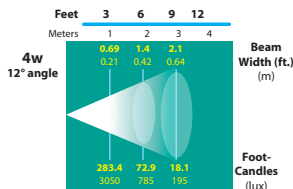

DL-22-CWM2-COP

LIGHT DISTRIBUTIONS AND PHOTOMETRICS

FL-13-BAB-FG

FL-LED-MR16-BAB

FL-LED-MR16-ESX

BEAM/GLARE CONTROL ACCESSORIES

FA-08-21	Round 1/4" Hex Cell Louver
FA-11-RXD02-BLUE	Blue Tempered Glass Insert Lens
FA-11-RXD02-GREEN	Green Tempered Glass Insert Lens
FA-11-RXD02-AMBER	Amber Tempered Glass Insert Lens
FA-11-RXD02-RED	Red Tempered Glass Insert Lens
FA-98-02	Linear Spread Tempered Glass Lens
FA-104-36C16	Wide Spread/Softener Glass Lens for RXD-02 Copper Series
FA-104-RXD02ALUM	Wide Spread/Softener Glass Lens for RXD-02 Aluminum Series