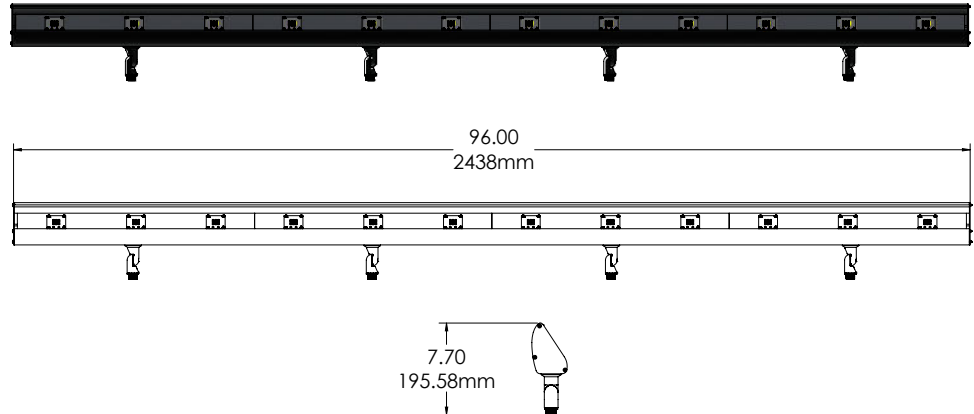

LED FLOOD LIGHTS

LFL-01-8LEDM10-MV SERIES

TYPE

SPECIFICATIONS

CONSTRUCTION: Extruded aluminum floodlight with cast aluminum adjustable swivel. Heavy-duty stamped aluminum Hood Extension available (add -HE to part number)

SOCKET: None

120V-277v INTEGRATED DRIVER: 12x10w output, 120v-277v 50/60Hz input.

WIRING 120v: Standard 120v Black, White and Ground 9" lead wires

MOUNTING 120v: None supplied. See Mounting Accessories below for options

FINISH: Black texture polyester powder coat. Optional finishes available

MOUNTING ACCESSORIES

BEAM/GLARE CONTROL ACCESSORIES

-HE Add to catalog number for Hood Extension

ORDERING INFORMATION

CATALOG NO.	DESCRIPTION	LAMP	SHIP WEIGHT
LFL018LEDM1027MVBLT	Aluminum Floodlight	120w, 2700K 120v-277v LED Modules	12.0 lbs.
LFL018LEDM1041MVBLT	Aluminum Floodlight	120w, 4100K 120v-277v LED Modules	12.0 lbs.