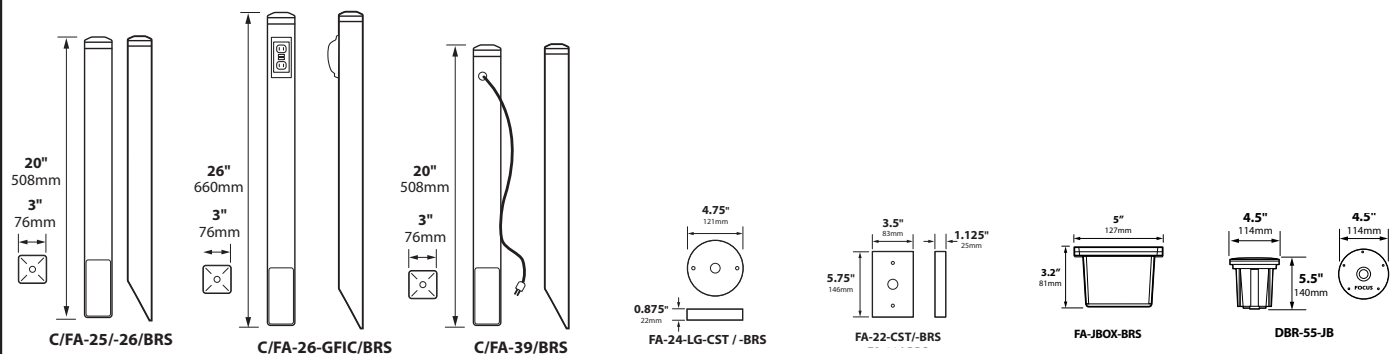

SOCKET: None

120V-277v INTEGRATED DRIVER: 12x10w output, 120v-277v 50/60Hz input.

WIRING 120v: Standard 120v Black, White and Ground 9" lead wires

MOUNTING 120v: None supplied. See Mounting Accessories below for options

FINISH: Black texture polyester powder coat. Optional finishes available

MOUNTING ACCESSORIES

BEAM/GLARE CONTROL ACCESSORIES

-HE Add to catalog number for Hood Extension

ORDERING INFORMATION

CATALOG NO.	DESCRIPTION	LAMP	SHIP WEIGHT
LFL018LEDM1027MVBLT	Aluminum Floodlight	120w, 2700K 120v-277v LED Modules	12.0 lbs.
LFL018LEDM1041MVBLT	Aluminum Floodlight	120w, 4100K 120v-277v LED Modules	12.0 lbs.