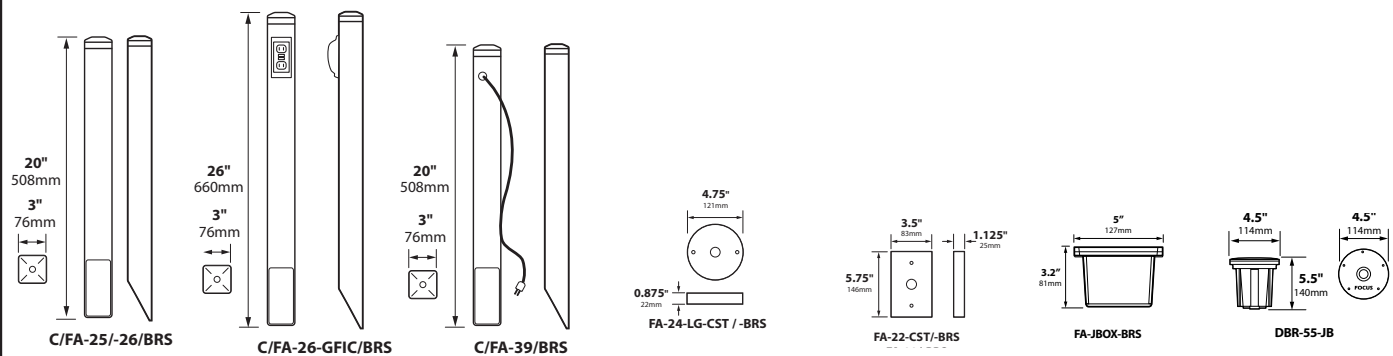

MOUNTING ACCESSORIES

BEAM/GLARE CONTROL ACCESSORIES

-HE Add to catalog number for Hood Extension

ORDERING INFORMATION

CATALOG NO.	DESCRIPTION	LAMP	SHIP WEIGHT
LFL016LEDM1027MVBLT	Aluminum Floodlight	90w, 2700K 120v-277v LED Modules	12.0 lbs.
LFL016LEDM1041MVBLT	Aluminum Floodlight	90w, 4100K 120v-277v LED Modules	12.0 lbs.

JOB INFORMATION

Type: _____ Date: _____

Job Name: _____

Cat. No.: _____

Lamp(s): _____

Specifier: _____

Contractor: _____

Notes: _____

FOCUS INDUSTRIES INC.
25301 COMMERCENTRE DRIVE
LAKE FOREST, CA 92630

www.focusindustries.com
sales@focusindustries.com
(949) 830-1350 • FAX (949) 830-3390

Black Texture (Standard)	Antique Verde	Bronze Texture	Camel	White Texture	Hunter Texture	Rust	Weathered Iron	Weathered Brown	Stucco	Rubbed Verde	Chrome Powder	Acid Rust	Acid Verde	Black Acid Treatment
-BLT	-ATV	-BRT	-CAM	-WTX	-HTX	-RST	-WIR	-WBR	-STU	-RBV	-CPR	-BAR/CAR	-BAV/CAV	-BAT