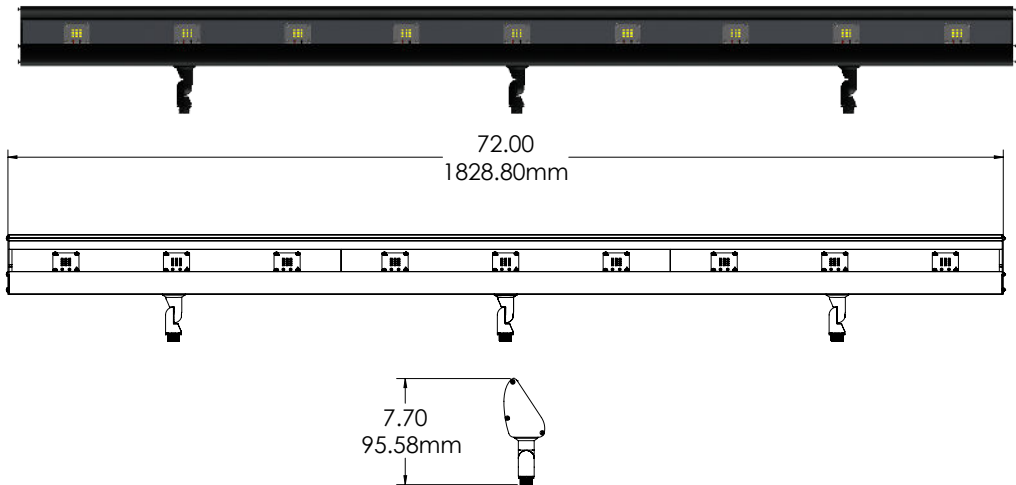

LED FLOOD LIGHTS

LFL-01-6LEDM10-MV SERIES

TYPE

SPECIFICATIONS

CONSTRUCTION: Extruded aluminum floodlight with cast aluminum adjustable swivel. Heavy-duty stamped aluminum Hood Extension available (add -HE to part number)

LENS: High impact clear acrylic

LIGHT SOURCE: 9x 10w integrated LED module, warm white 2700K, (7767 total lumens) or 9x 10w integrated LED module, cool white 4100K, (7767 total lumens)

LIFETIME RATING: 50,000 hours

SOCKET: None

120V-277v INTEGRATED DRIVER: 9x10w output, 120v-277v 50/60Hz input.

WIRING 120v: Standard 120v Black, White and Ground 9" lead wires

MOUNTING 120v: None supplied. See Mounting Accessories below for options

FINISH: Black texture polyester powder coat. Optional finishes available

MOUNTING ACCESSORIES

BEAM/GLARE CONTROL ACCESSORIES

-HE Add to catalog number for Hood Extension

ORDERING INFORMATION

CATALOG NO.	DESCRIPTION	LAMP	SHIP WEIGHT
LFL016LEDM1027MVBLT	Aluminum Floodlight	90w, 2700K 120v-277v LED Modules	12.0 lbs.
LFL016LEDM1041MVBLT	Aluminum Floodlight	90w, 4100K 120v-277v LED Modules	12.0 lbs.

JOB INFORMATION

Type: _____ Date: _____

Job Name: _____

Cat. No.: _____

Lamp(s): _____

Specifier: _____

Contractor: _____

Notes: _____

FOCUS INDUSTRIES INC.
25301 COMMERCENTRE DRIVE
LAKE FOREST, CA 92630

www.focusindustries.com
sales@focusindustries.com
(949) 830-1350 • FAX (949) 830-3390

Black Texture (Standard)	Antique Verde	Bronze Texture	Camel	White Texture	Hunter Texture	Rust	Weathered Iron	Weathered Brown	Stucco	Rubbed Verde	Chrome Powder	Acid Rust	Acid Verde	Black Acid Treatment
-BLT	-ATV	-BRT	-CAM	-WTX	-HTX	-RST	-WIR	-WBR	-STU	-RBV	-CPR	-BAR/CAR	-BAV/CAV	-BAT