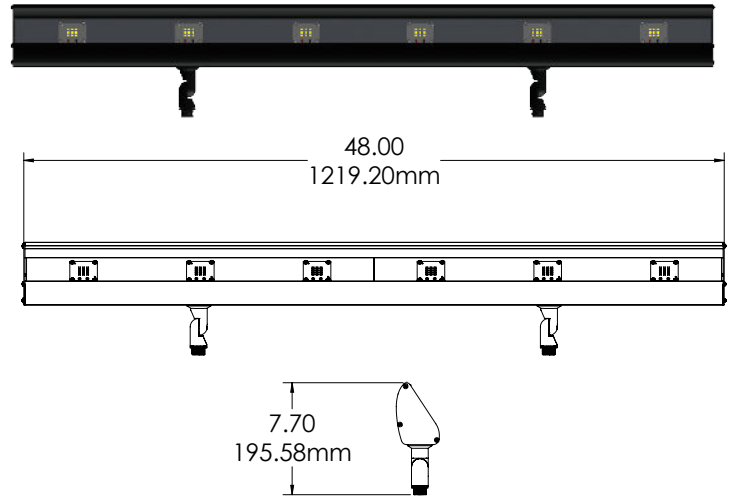

LED FLOOD LIGHTS

LFL-01-4LEDM10-MV SERIES

TYPE

SPECIFICATIONS

CONSTRUCTION: Extruded aluminum floodlight with cast aluminum adjustable swivel. Heavy-duty stamped aluminum Hood Extension available (add -HE to part number)

LENS: High impact clear acrylic

LIGHT SOURCE: 6x 10w integrated LED module, warm white 2700K, (5178 total lumens) or

6x 10w integrated LED module, cool white 4100K, (5178 total lumens)

LIFETIME RATING: 50,000 hours

SOCKET: None

120V-277v INTEGRATED DRIVER: 6x10w output, 120v-277v 50/60Hz input.

WIRING 120v: Standard 120v Black, White and Ground 9" lead wires

MOUNTING 120v: None supplied.

See Mounting Accessories below for options

FINISH: Black texture polyester powder coat. Optional finishes available

MOUNTING ACCESSORIES

BEAM/GLARE CONTROL ACCESSORIES

-HE Add to catalog number for Hood Extension

ORDERING INFORMATION

CATALOG NO.	DESCRIPTION	LAMP	SHIP WEIGHT
LFL014LEDM1027MVBTL	Aluminum Floodlight	60w, 2700K 120v-277v LED Modules	5.0 lbs.
LFL014LEDM1041MVBTL	Aluminum Floodlight	60w, 4100K 120v-277v LED Modules	5.0 lbs.

JOB INFORMATION

Type: _____ Date: _____

Job Name: _____

Cat. No.: _____

Lamp(s): _____

Specifier: _____

Contractor: _____

Notes: _____

FOCUS INDUSTRIES INC. 25301 COMMERCENTRE DRIVE LAKE FOREST, CA 92630
www.focusindustries.com sales@focusindustries.com (949) 830-1350 • FAX (949) 830-3390

Black Texture (Standard)	Antique Verde	Bronze Texture	Camel	White Texture	Hunter Texture	Rust	Weathered Iron	Weathered Brown	Stucco	Rubbed Verde	Chrome Powder	Acid Rust	Acid Verde	Black Acid Treatment
-BLT	-ATV	-BRT	-CAM	-WTX	-HTX	-RST	-WIR	-WBR	-STU	-RBV	-CPR	-BAR/CAR	-BAV/CAV	-BAT