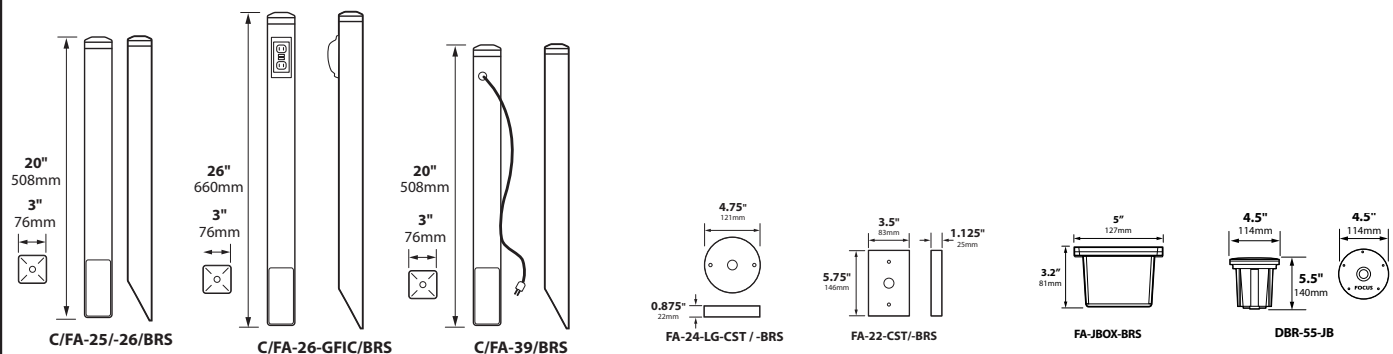

SOCKET: None

120V-277v INTEGRATED DRIVER: 6x10w output, 120v-277v 50/60Hz input.

WIRING 120v: Standard 120v Black, White and Ground 9" lead wires

MOUNTING 120v: None supplied.

See Mounting Accessories below for options

FINISH: Black texture polyester powder coat. Optional finishes available

MOUNTING ACCESSORIES

BEAM/GLARE CONTROL ACCESSORIES

-HE Add to catalog number for Hood Extension

ORDERING INFORMATION

CATALOG NO.	DESCRIPTION	LAMP	SHIP WEIGHT
LFL014LEDM1027MVBTL	Aluminum Floodlight	60w, 2700K 120v-277v LED Modules	5.0 lbs.
LFL014LEDM1041MVBTL	Aluminum Floodlight	60w, 4100K 120v-277v LED Modules	5.0 lbs.