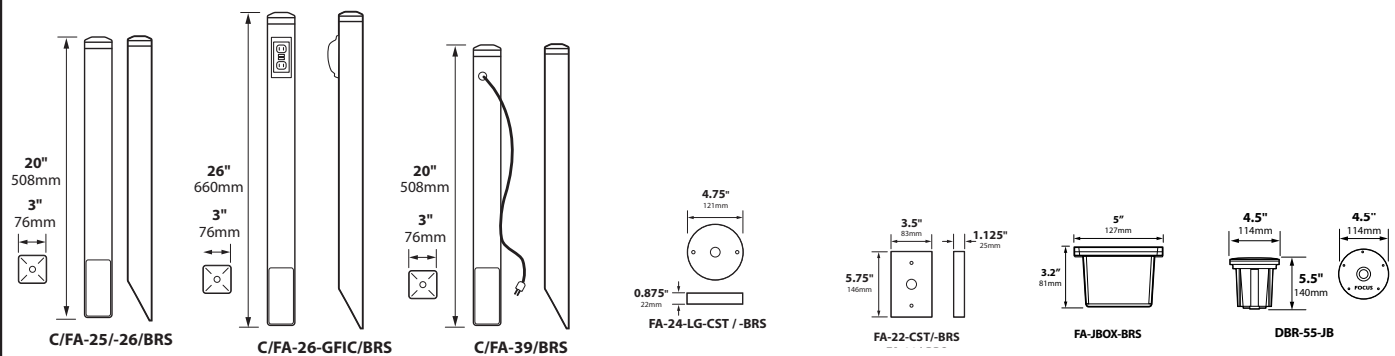

MOUNTING ACCESSORIES

BEAM/GLARE CONTROL ACCESSORIES

-HE Add to catalog number for Hood Extension

ORDERING INFORMATION

CATALOG NO.	DESCRIPTION	LAMP	SHIP WEIGHT
LFL013LEDM1027MVBLT	Aluminum Floodlight	40w, 2700K 120v-277v LED Modules	5.0 lbs.
LFL013LEDM1041MVBLT	Aluminum Floodlight	40w, 4100K 120v-277v LED Panel Modules	5.0 lbs.

JOB INFORMATION

Type: _____ Date: _____

Job Name: _____

Cat. No.: _____

Lamp(s): _____

Specifier: _____

Contractor: _____

Notes: _____

FOCUS INDUSTRIES INC. 25301 COMMERCENTRE DRIVE LAKE FOREST, CA 92630
www.focusindustries.com sales@focusindustries.com (949) 830-1350 • FAX (949) 830-3390

Black Texture (Standard)	Antique Verde	Bronze Texture	Camel	White Texture	Hunter Texture	Rust	Weathered Iron	Weathered Brown	Stucco	Rubbed Verde	Chrome Powder	Acid Rust	Acid Verde	Black Acid Treatment
-BLT	-ATV	-BRT	-CAM	-WTX	-HTX	-RST	-WIR	-WBR	-STU	-RBV	-CPR	-BAR/CAR	-BAV/CAV	-BAT