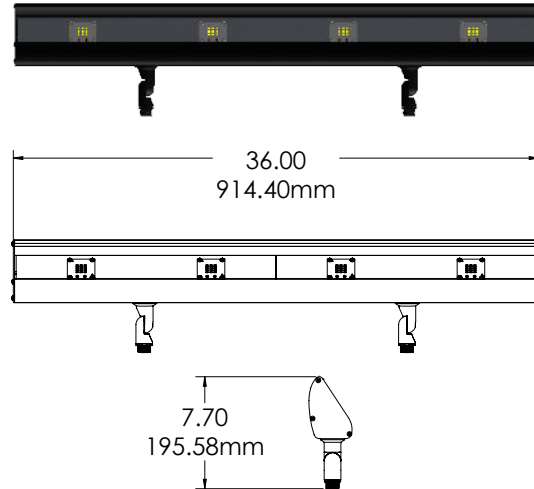

LED FLOOD LIGHTS

LFL-01-3LEDM10-MV SERIES

TYPE

SPECIFICATIONS

CONSTRUCTION: Extruded aluminum floodlight with cast aluminum adjustable swivel. Heavy-duty stamped aluminum Hood Extension available (add -HE to part number)

LENS: High impact clear acrylic

LIGHT SOURCE: 4x 10w integrated LED module, warm white 2700K, (3452 total lumens) or 4x 10w integrated LED module, cool white 4100K, (3452 total lumens)

LIFETIME RATING: 50,000 hours

SOCKET: None

120V-277v INTEGRATED DRIVER: 4x10w output, 120v-277v 50/60Hz input.

WIRING 120v: Standard 120v Black, White and Ground 9" lead wires

MOUNTING 120v: None supplied. See Mounting Accessories below for options

FINISH: Black texture polyester powder coat. Optional finishes available

MOUNTING ACCESSORIES

BEAM/GLARE CONTROL ACCESSORIES

-HE Add to catalog number for Hood Extension

ORDERING INFORMATION

CATALOG NO.	DESCRIPTION	LAMP	SHIP WEIGHT
LFL013LEDM1027MVBLT	Aluminum Floodlight	40w, 2700K 120v-277v LED Modules	5.0 lbs.
LFL013LEDM1041MVBLT	Aluminum Floodlight	40w, 4100K 120v-277v LED Panel Modules	5.0 lbs.

JOB INFORMATION

Type: _____ Date: _____

Job Name: _____

Cat. No.: _____

Lamp(s): _____

Specifier: _____

Contractor: _____

Notes: _____

FOCUS INDUSTRIES INC. 25301 COMMERCENTRE DRIVE LAKE FOREST, CA 92630
www.focusindustries.com sales@focusindustries.com (949) 830-1350 • FAX (949) 830-3390

Black Texture (Standard)	Antique Verde	Bronze Texture	Camel	White Texture	Hunter Texture	Rust	Weathered Iron	Weathered Brown	Stucco	Rubbed Verde	Chrome Powder	Acid Rust	Acid Verde	Black Acid Treatment
-BLT	-ATV	-BRT	-CAM	-WTX	-HTX	-RST	-WIR	-WBR	-STU	-RBV	-CPR	-BAR/CAR	-BAV/CAV	-BAT