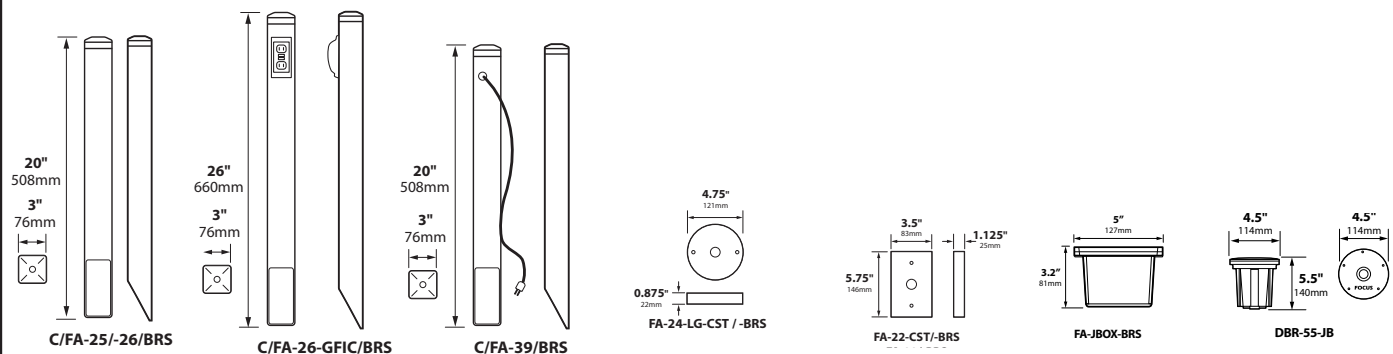

SOCKET: None

120V-277v INTEGRATED DRIVER: 3x10w output, 120v-277v 50/60Hz input.

WIRING 120v: Standard 120v Black, White and Ground 9" lead wires

MOUNTING 120v: None supplied. See Mounting Accessories below for options

FINISH: Black texture polyester powder coat. Optional finishes available

MOUNTING ACCESSORIES

BEAM/GLARE CONTROL ACCESSORIES

-HE Add to catalog number for Hood Extension

ORDERING INFORMATION

CATALOG NO.	DESCRIPTION	LAMP	SHIP WEIGHT
LFL012LEDM1027MVBLT	Aluminum Floodlight	30w, 2700K 120v-277v LED Modules	5.0 lbs.
LFL012LEDM1041MVBLT	Aluminum Floodlight	30w, 4100K 120v-277v LED Modules	5.0 lbs.