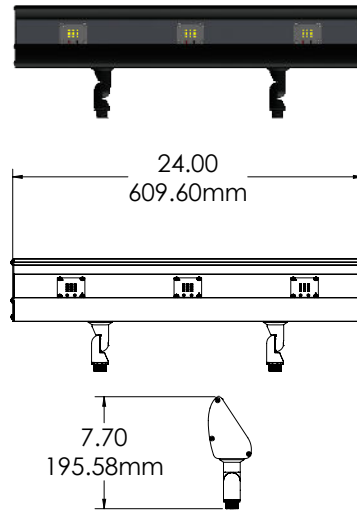

LED FLOOD LIGHTS

LFL-01-2LEDM10-MV SERIES

TYPE

SPECIFICATIONS

CONSTRUCTION: Extruded aluminum floodlight with cast aluminum adjustable swivel. Heavy-duty stamped aluminum Hood Extension available (add -HE to part number)

LENS: High impact clear acrylic

LIGHT SOURCE: 3x 10w integrated LED module, warm white 2700K, (2589 total lumens) or 3x 10w integrated LED module, cool white 4100K, (2589 total lumens)

LIFETIME RATING: 50,000 hours

SOCKET: None

120V-277v INTEGRATED DRIVER: 3x10w output, 120v-277v 50/60Hz input.

WIRING 120v: Standard 120v Black, White and Ground 9" lead wires

MOUNTING 120v: None supplied. See Mounting Accessories below for options

FINISH: Black texture polyester powder coat. Optional finishes available

MOUNTING ACCESSORIES

BEAM/GLARE CONTROL ACCESSORIES

-HE Add to catalog number for Hood Extension

ORDERING INFORMATION

CATALOG NO.	DESCRIPTION	LAMP	SHIP WEIGHT
LFL012LEDM1027MVBLT	Aluminum Floodlight	30w, 2700K 120v-277v LED Modules	5.0 lbs.
LFL012LEDM1041MVBLT	Aluminum Floodlight	30w, 4100K 120v-277v LED Modules	5.0 lbs.

JOB INFORMATION

Type: _____ Date: _____

Job Name: _____

Cat. No.: _____

Lamp(s): _____

Specifier: _____

Contractor: _____

Notes: _____

FOCUS INDUSTRIES INC.
25301 COMMERCENTRE DRIVE
LAKE FOREST, CA 92630

www.focusindustries.com
sales@focusindustries.com
(949) 830-1350 • FAX (949) 830-3390

Black Texture (Standard)	Antique Verde	Bronze Texture	Camel	White Texture	Hunter Texture	Rust	Weathered Iron	Weathered Brown	Stucco	Rubbed Verde	Chrome Powder	Acid Rust	Acid Verde	Black Acid Treatment
-BLT	-ATV	-BRT	-CAM	-WTX	-HTX	-RST	-WIR	-WBR	-STU	-RBV	-CPR	-BAR/CAR	-BAV/CAV	-BAT