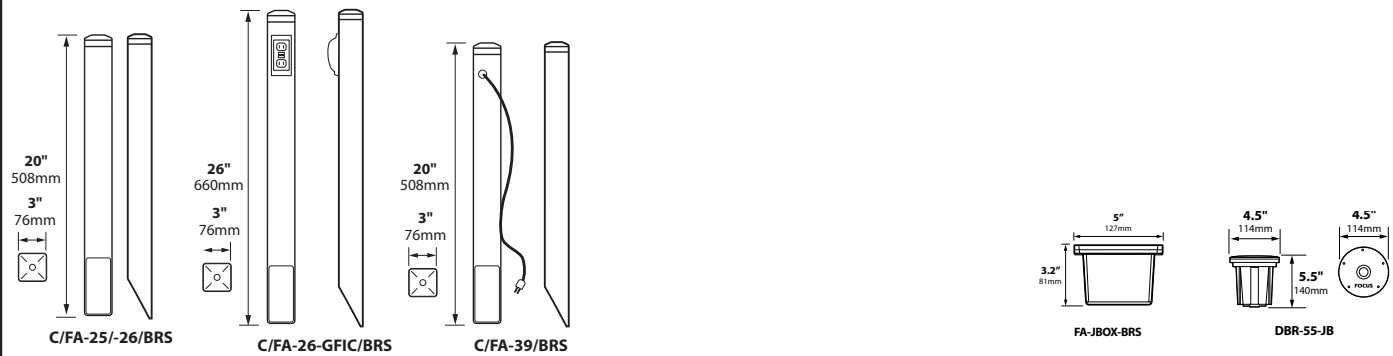

MOUNTING ACCESSORIES

BEAM/GLARE CONTROL ACCESSORIES

-HE Add to catalog number for Hood Extension