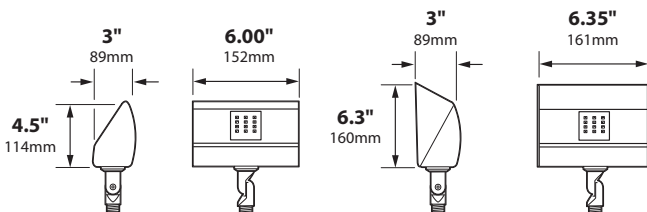

JOB INFORMATION

Type: _____ Date: _____

Job Name: _____

Cat. No.: _____

Lamp(s): _____

Specifier: _____

Contractor: _____

Notes: _____

FOCUS INDUSTRIES INC.
25301 COMMERCENTRE DRIVE
LAKE FOREST, CA 92630

www.focusindustries.com
sales@focusindustries.com
(949) 830-1350 • FAX (949) 830-3390

Black Texture (Standard)	Antique Verde	Bronze Texture	Camel	White Texture	Hunter Texture	Rust	Weathered Iron	Weathered Brown	Stucco	Rubbed Verde	Chrome Powder	Acid Rust	Acid Verde	Black Acid Treatment
-BLT	-ATV	-BRT	-CAM	-WTX	-HTX	-RST	-WIR	-WBR	-STU	-RBV	-CPR	-BAR/CAR	-BAV/CAV	-BAT