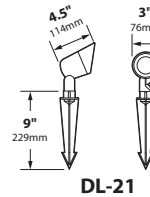

NOTE: ARROW MR16 LED must be factory installed to fit properly

SOCKET: High temperature ceramic GU5.3 bi-pin with 250°C silicone lead wires

WIRING: Black 3 foot 18/2 zip cord from base of fixture (12v only)

For 25 foot 16/2 fixture lead wire add -25F to catalog number.

CONNECTION: FA-05 Quick Connector (not supplied) from fixture to main cable (12/2, 10/2 or 8/2 only)

MOUNTING: FA-03 black 9" ABS stake threaded 1/2" NPS

FINISH: Aluminum-Black texture polyester powder coat. Optional finishes available Brass-Unfinished brass. Optional finishes available

DL-21-BRS
mounted on
FA-24-BRS

DL-21

ORDERING INFORMATION

CATALOG NO.	DESCRIPTION	LAMP	SHIP WEIGHT
DL-21-LED3-BLT	Cast Aluminum Bullet	3w MR16 LED 36° FL	2.0 lbs.
DL-21-LED3-BRS	Cast Brass Bullet	3w MR16 LED 36° FL	3.0 lbs.
CDL-21-LED3	Composite Bullet	3w MR16 LED 36° FL	2.0 lbs.