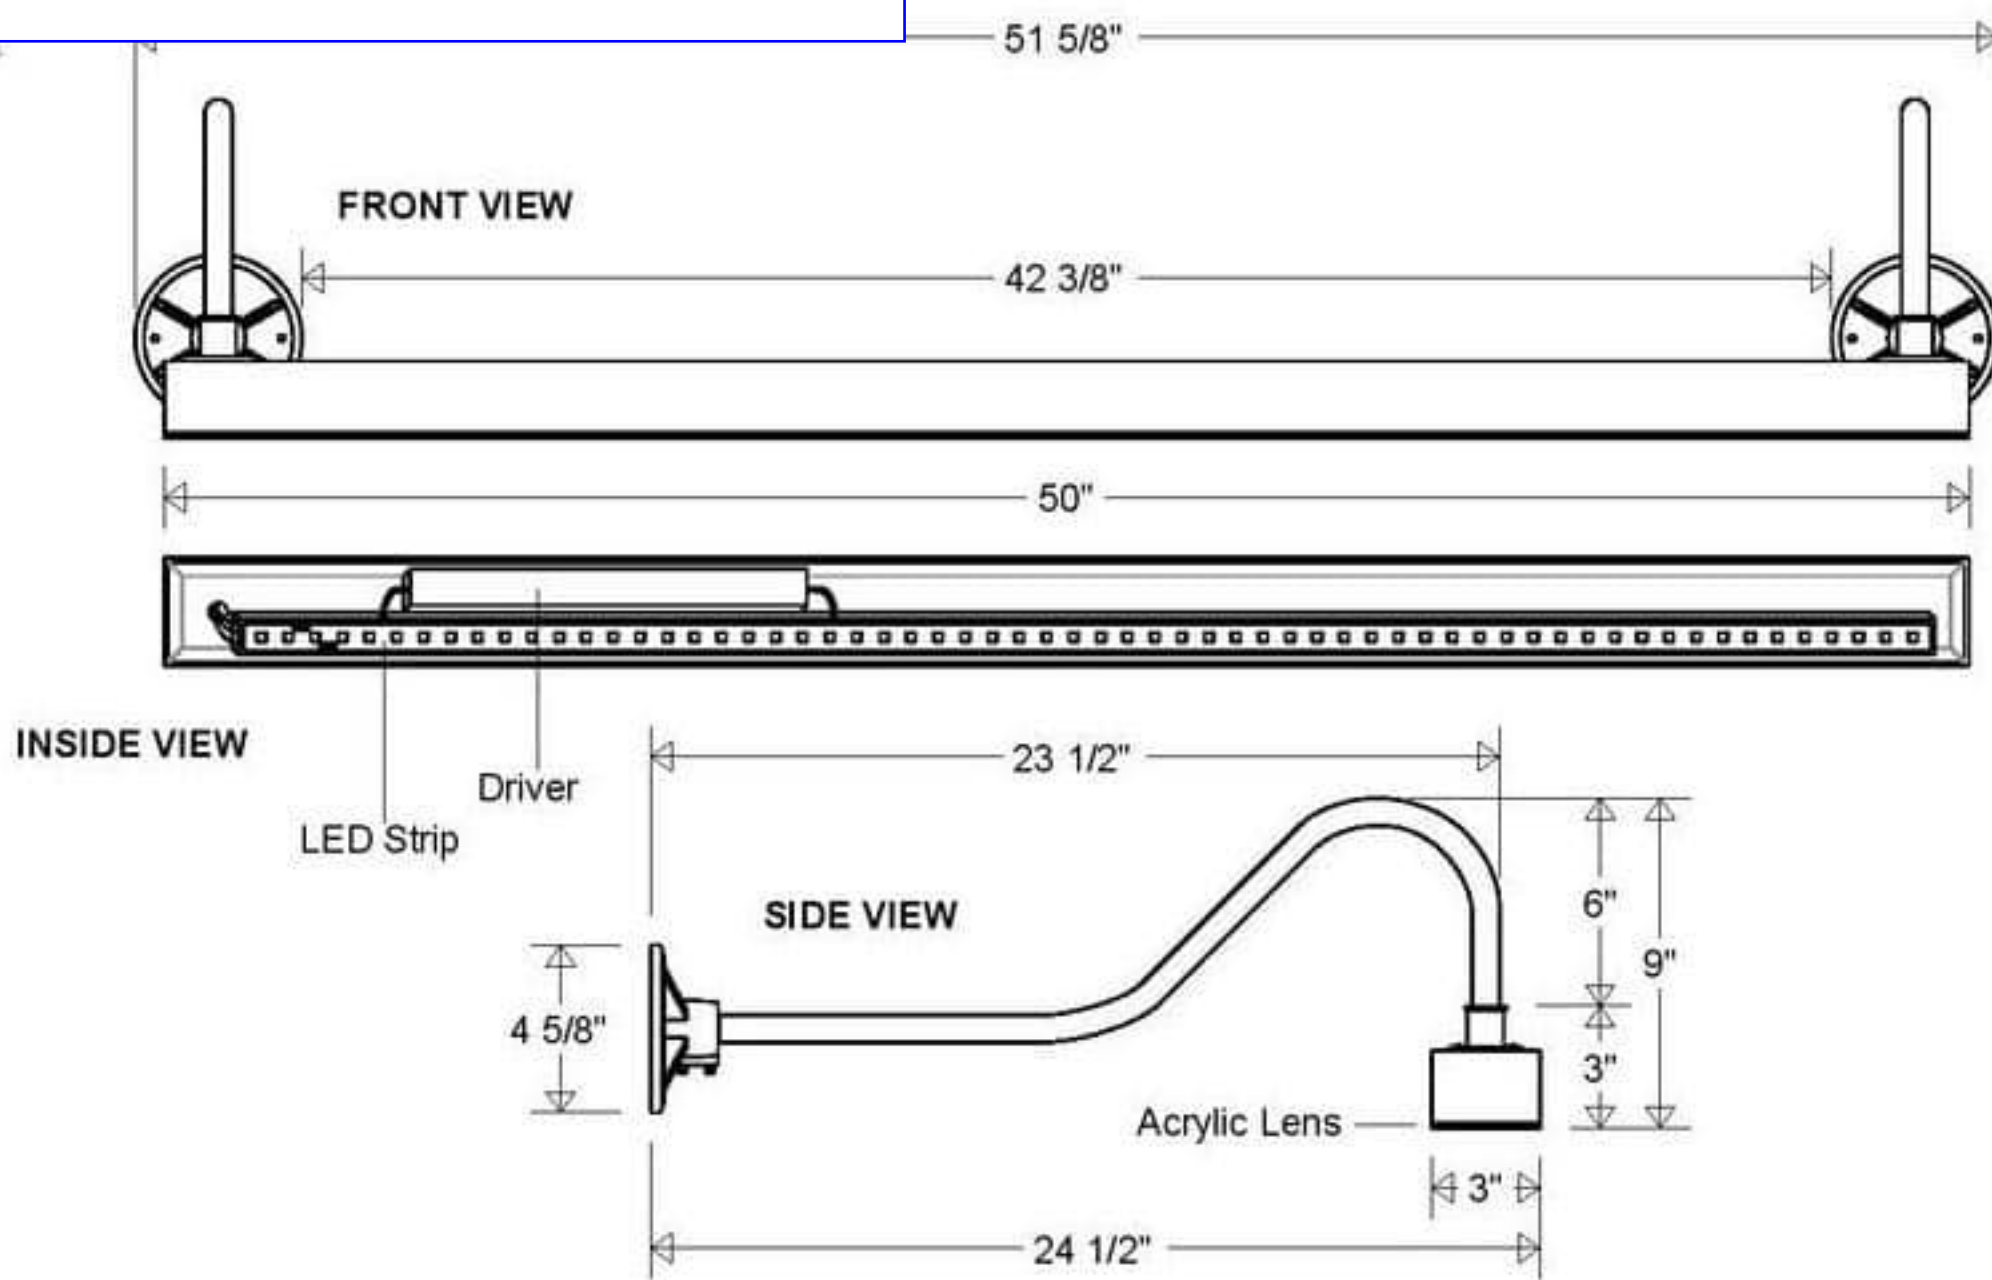

PART #	LAMP	VOLTAGE	COLOR
#5750/850 LED 50	Built-in LED	120-277 V	Powder Coated Paint
JOB NAME			TYPE
			Linear Sign Light

Lamp: LED 50 Strip
 30K or 50K: 7,795 Lumens

Construction: Aluminum | Acrylic

Unless Otherwise Specified:
 Dimensions in Inches

	Name	Date
Drawn	CB	07/2021
Checked		
ENG Appr.		
MFR Appr.		
QA		
Weight		

Sign Light #5750/850 LED 50		
51 5/8" L 24 1/2" Ext 9" H 47" Center to Center Arms Acrylic Lens : White (-3) Clear (-4) Frosted (-5)		
Size	Drawing No.	Rev
A	0001	A
Scale	CAD File	Sheet
		1 of 1