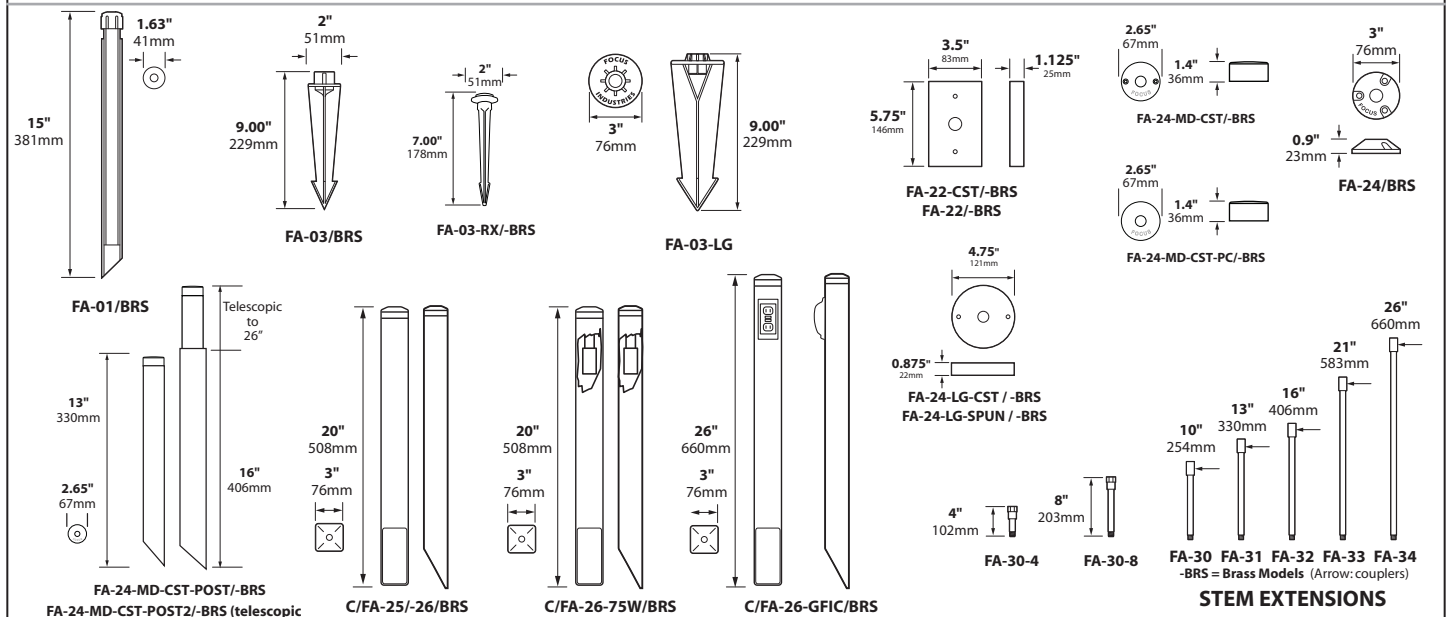

WIRING: Black 3 foot 18/2 zip cord from base of fixture (12v only)

For 25 foot 16/2 fixture lead wire add -25F to catalog number.

CONNECTION: FA-05 Quick Connector (not supplied) from fixture to main cable (12/2, 10/2 or 8/2 only)

CATALOG NO.	DESCRIPTION	LAMP	EST. SHIP WEIGHT
DL-08-BLT	Cast Aluminum Flood	18w S8 #1141	2.0 lbs.
DL-08-BRS	Cast Brass Flood	18w S8 #1141	3.0 lbs.

DL-08-BRS
mounted on
FA-24-BRS

MOUNTING ACCESSORIES

LIGHT DISTRIBUTIONS AND PHOTOMETRICS