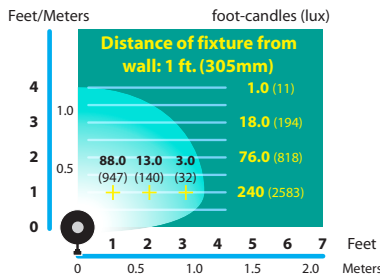

CATALOG NO.	DESCRIPTION	LAMP	EST. SHIP WEIGHT
DL-08-BLT	Cast Aluminum Flood	18w S8 #1141	2.0 lbs.
DL-08-BRS	Cast Brass Flood	18w S8 #1141	3.0 lbs.

DL-08-BRS
mounted on
FA-24-BRS

MOUNTING ACCESSORIES

LIGHT DISTRIBUTIONS AND PHOTOMETRICS