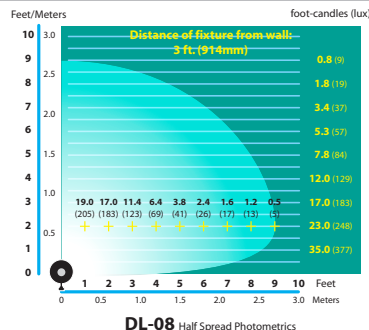

CATALOG NO.	DESCRIPTION	LAMP	EST. SHIP WEIGHT
DL-08-BLT	Cast Aluminum Flood	18w S8 #1141	2.0 lbs.
DL-08-BRS	Cast Brass Flood	18w S8 #1141	3.0 lbs.

DL-08-BRS
mounted on
FA-24-BRS

MOUNTING ACCESSORIES

LIGHT DISTRIBUTIONS AND PHOTOMETRICS