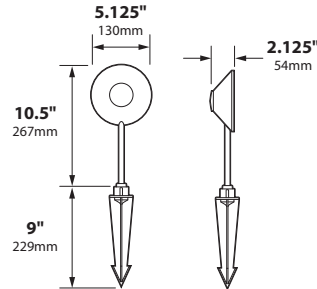

WIRING: Black 3 foot 18/2 zip cord from base of fixture (12v only)

For 25 foot 16/2 fixture lead wire add -25F to catalog number.

CONNECTION: FA-05 Quick Connector (not supplied) from fixture to main cable (12/2, 10/2 or 8/2 only)

CATALOG NO.	DESCRIPTION	LAMP	EST. SHIP WEIGHT
DL-08-BLT	Cast Aluminum Flood	18w S8 #1141	2.0 lbs.
DL-08-BRS	Cast Brass Flood	18w S8 #1141	3.0 lbs.

DL-08-BRS
mounted on
FA-24-BRS

MOUNTING ACCESSORIES

LIGHT DISTRIBUTIONS AND PHOTOMETRICS