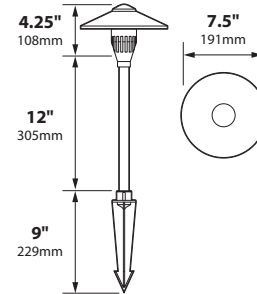

LED AREA LIGHTS AL-04-LEDP SERIES

TYPE

SPECIFICATIONS

CONSTRUCTION: Cast aluminum or cast brass China Hat; matching extruded aluminum or brass stanchion with fixed LED heat sink hub

LENS: High impact clear acrylic

LIGHT SOURCE: 4w 300 lumen integrated round LED flat panel, warm white 3000K; optional cool white 5200K 320 lumen available (modify part number to "LEDP52")

LIFETIME RATING: 50,000 hours

12V INTERNAL DRIVER: 5w 12vDC 350mA output, 12vAC input

SOCKET: None - LED is hard wired inside fixture

WIRING: Black 3 foot 18/2 zip cord from base of fixture (12v only)
For 25 foot 16/2 fixture lead wire add -25F to catalog number.

CONNECTION: FA-05 Quick Connector (not supplied) from fixture to main cable (12/2, 10/2 or 8/2 only) 12v only

MOUNTING: Aluminum Models: FA-03 black 9" ABS stake, tapped 1/2" NPS
Brass Models: FA-03-LG black 9" ABS stake, tapped 1/2" NPS

FINISH: Aluminum-Black texture polyester powder coat. Optional finishes available.
Brass-Unfinished brass. Optional finishes available.

NOTE: 120v - 277v options available with remote LED driver. Must use FA-26 mounting post or FA-JBOX junction box to house remote driver.

MOUNTING ACCESSORIES