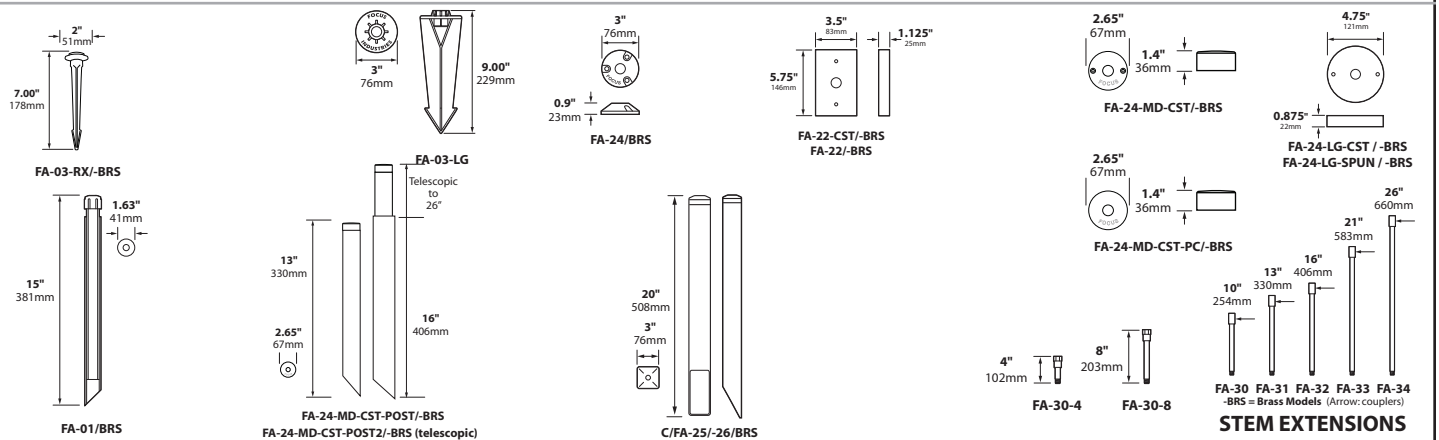

## SPECIFICATIONS

**CONSTRUCTION:** Cast aluminum or cast brass China Hat; matching extruded aluminum or brass stanchion with fixed LED heat sink hub

**LENS:** High impact clear acrylic

**LIGHT SOURCE:** 4w 300 lumen integrated round LED flat panel, warm white 3000K; optional cool white 5200K 320 lumen available (modify part number to "LEDP52")

## MOUNTING ACCESSORIES

STEM EXTENSIONS

## ORDERING INFORMATION

| CATALOG NO.    | DESCRIPTION                  | LAMP         | SHIP WEIGHT |
|----------------|------------------------------|--------------|-------------|
| AL-04-LEDP-BLT | Cast Aluminum 7.5" China Hat | 4w LED Panel | 2.0 lbs.    |
| AL-04-LEDP-BRS | Cast Brass 7.5" China Hat    | 4w LED Panel | 3.0 lbs.    |