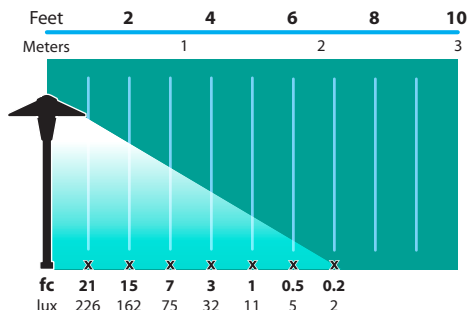

LIGHT DISTRIBUTIONS AND PHOTOMETRICS

Black Texture (Standard)	Antique Verde	Bronze Texture	Camel	White Texture	Hunter Texture	Rust	Weathered Iron	Weathered Brown	Stucco	Rubbed Verde	Chrome Powder	Acid Rust	Acid Verde	Black Acid Treatment
-BLT	-ATV	-BRT	-CAM	-WTX	-HTX	-RST	-WIR	-WBR	-STU	-RBV	-CPR	-BAR/CAR	-BAV/CAV	-BAT