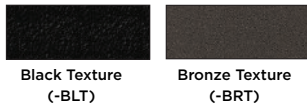

120v

HEX LOUVER AVAILABLE

FA0838

COLOR LENS
OPTIONS AVAILABLE

Red (add -R)
Amber (add -A)
Green (add -G)
Blue (add -B)

5" DIA X 1/4" MINI HEX
CELL LOUVER FOR DL60

DL60 AR111

12v

15w AR111 LED 40° (L98) 50,000 Hrs 1350 Lumen

12v

COLOR LENS OPTIONS AVAILABLE

Red (add -R)
Amber (add -A)
Green (add -G)
Blue (add -B)

HEX LOUVER AVAILABLE

FA0838
5" DIA X 1/4" MINI HEX
CELL LOUVER FOR DL60

TO PLACE ORDERS Please call
TOLL FREE (888)882.1350
Or Email
ORDERS@FOCUSINDUSTRIES.COM

landscape • architectural • hospitality • entertainment • illumination

FINISH OPTIONS

STANDARD FINISHES

CUSTOM FINISHES Supply RAL or Pantone here

RAL #:
 Need help finding a RAL color?
<https://www.ralcolor.com/>

PANTONE #:
 Need help finding a Pantone color?
<https://www.pantone.com/color-finder>

PREMIUM FINISHES

ACID FINISHES Brass and Copper fixtures only