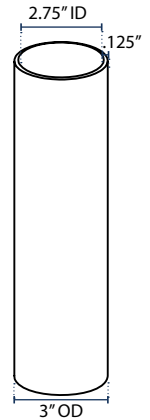

# 3 Inch Direct Burial Poles

Fluted | Smooth

FLUTED

SMOOTH

DRAWING FOR INFORMATION ONLY, NOT INTENDED FOR CONSTRUCTION PURPOSES.

## SPECIFICATIONS

**Material**

Extruded Aluminum Alloy

**Overall Height**

8', 10', 12', 14'

## ORDERING

POLE	HEIGHT	COLOR
<b>SPF3</b> 3" Fluted	<b>8'</b>	<b>BK</b> Black
<b>SPS3</b> 3" Smooth	<b>10'</b>	<b>DB</b> Dark Bronze
	<b>12'</b>	<b>GN</b> Dark Green
	<b>14'</b>	