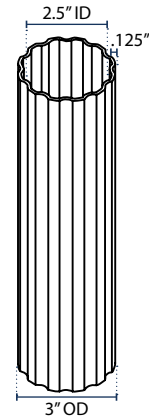

# 3 Inch Direct Burial Poles

Fluted | Smooth

FLUTED

SMOOTH

DRAWING FOR INFORMATION ONLY, NOT INTENDED FOR CONSTRUCTION PURPOSES.

## SPECIFICATIONS

**Material**

Extruded Aluminum Alloy

**Overall Height**

8', 10', 12', 14'

## ORDERING

POLE	HEIGHT	COLOR
<b>SPF3</b> 3" Fluted	<b>8'</b>	<b>BK</b> Black
<b>SPS3</b> 3" Smooth	<b>10'</b>	<b>DB</b> Dark Bronze
	<b>12'</b>	<b>GN</b> Dark Green
	<b>14'</b>	