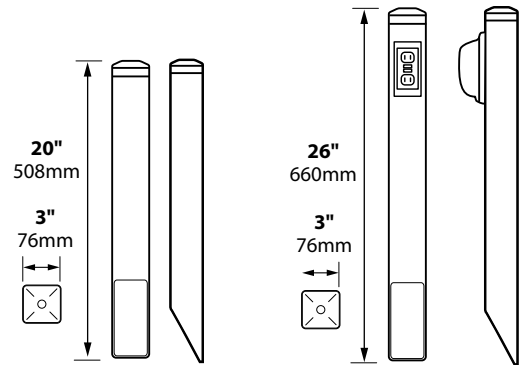

FA-25 / FA-26
CFA-25 / CFA-26

FA-26-GFIC
CFA-26-GFIC

JOB INFORMATION	
Type:	Date:
Job Name:	
Cat. No.:	
Lamp(s):	
Specifier:	
Contractor:	
Notes:	
FOCUS INDUSTRIES INC. 25301 COMMERCENTRE DRIVE LAKE FOREST, CA 92630	
www.focusindustries.com sales@focusindustries.com (949) 830-1350 • FAX (949) 830-3390	

Black Texture (Standard)	Antique Verde	Bronze Texture	Camel	White Texture	Hunter Texture	Rust	Weathered Iron	Weathered Brown	Stucco	Rubbed Verde	Chrome Powder	Acid Rust	Acid Verde	Black Acid Treatment
-BLT	-ATV	-BRT	-CAM	-WTX	-HTX	-RST	-WIR	-WBR	-STU	-RBV	-CPR	-BAR/CAR	-BAV/CAV	-BAT