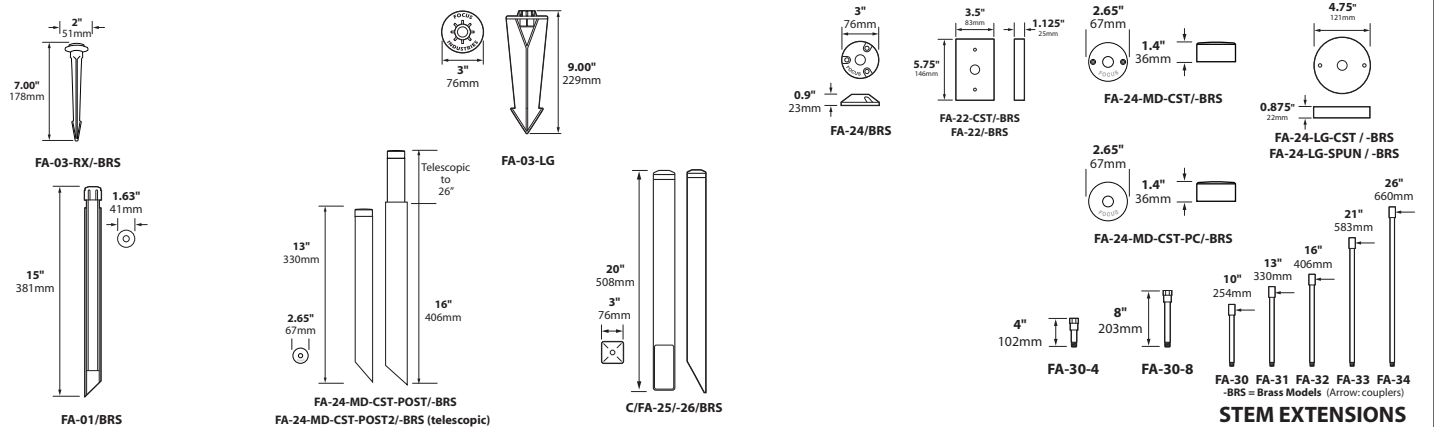

## ORDERING INFORMATION

CATALOG NO.	DESCRIPTION	LAMP	SHIP WEIGHT
AL-01-LEDP-BLT	Cast Aluminum 5.5" China Hat	4w LED Panel	2.0 lbs.
AL-01-LEDP-BRS	Cast Brass 5.5" China Hat	4w LED Panel	3.0 lbs.
AL-01-SM-LEDP-BLT	Cast Aluminum 3.75" China Hat	4w LED Panel	2.0 lbs.
AL-01-SM-LEDP-BRS	Cast Brass 3.75" China Hat	4w LED Panel	3.0 lbs.