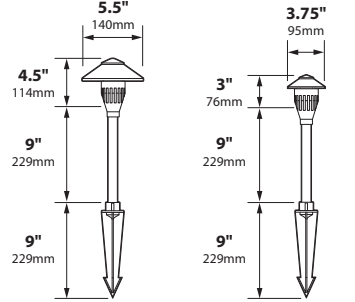

AL-01-LEDP-BAR

AL-01-LEDP

AL-01-SM-LEDP