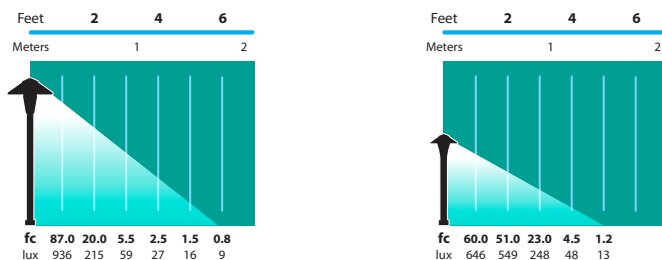

LIGHT DISTRIBUTIONS AND PHOTOMETRICS

AL-01

AL-01-SM

JOB INFORMATION

Type: _____ Date: _____

Job Name: _____

Cat. No.: _____

Lamp(s): _____

Specifier: _____

Contractor: _____

Notes: _____

FOCUS INDUSTRIES INC.
25301 COMMERCENTRE DRIVE
LAKE FOREST, CA 92630

www.focusindustries.com
sales@focusindustries.com
(949) 830-1350 • FAX (949) 830-3390

Black Texture (Standard)	Antique Verde	Bronze Texture	Camel	White Texture	Hunter Texture	Rust	Weathered Iron	Weathered Brown	Stucco	Rubbed Verde	Chrome Powder	Acid Rust	Acid Verde	Black Acid Treatment
-BLT	-ATV	-BRT	-CAM	-WTX	-HTX	-RST	-WIR	-WBR	-STU	-RBV	-CPR	-BAR/CAR	-BAV/CAV	-BAT