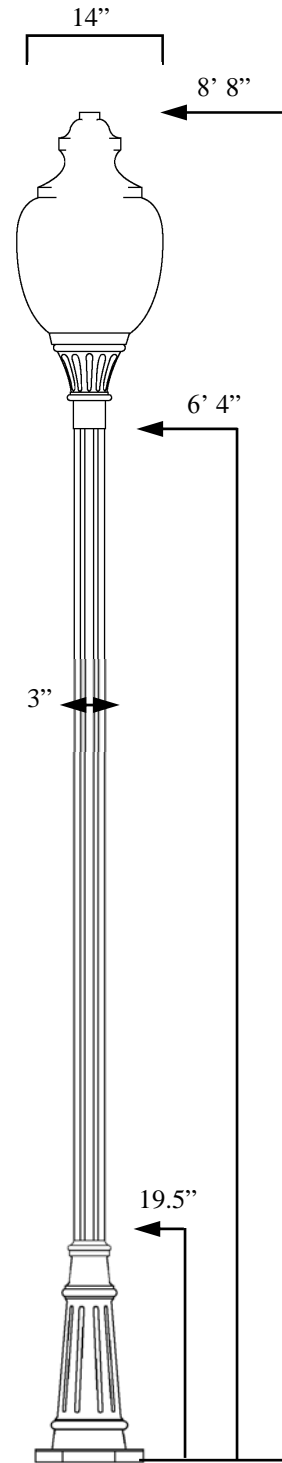

Catalog No. LP551-AA

LP5 Base, 3" Fluted Post, 8'4", With -26A Globe. Powder Coat Finish

- Base: Cast Aluminum
- Pole: 4" OD X .125 Wall Extruded Aluminum
- Holder: Cast Aluminum
- Globe: Acrylic
- Ballast:
- Socket:
- Lamp:
- Voltage:
- Fasteners: All fasteners are stainless steel
- Finish: Polyester Powder Coat Electrostatically Applied and Thermocured

Approved by: _____

Sales No: _____

Company Name: _____

Specifier: _____

Signature: _____

LP551-AA

9" X 10" Hexagon base pattern requiring (3) 1/2"-12" galvanized anchor bolt & nut