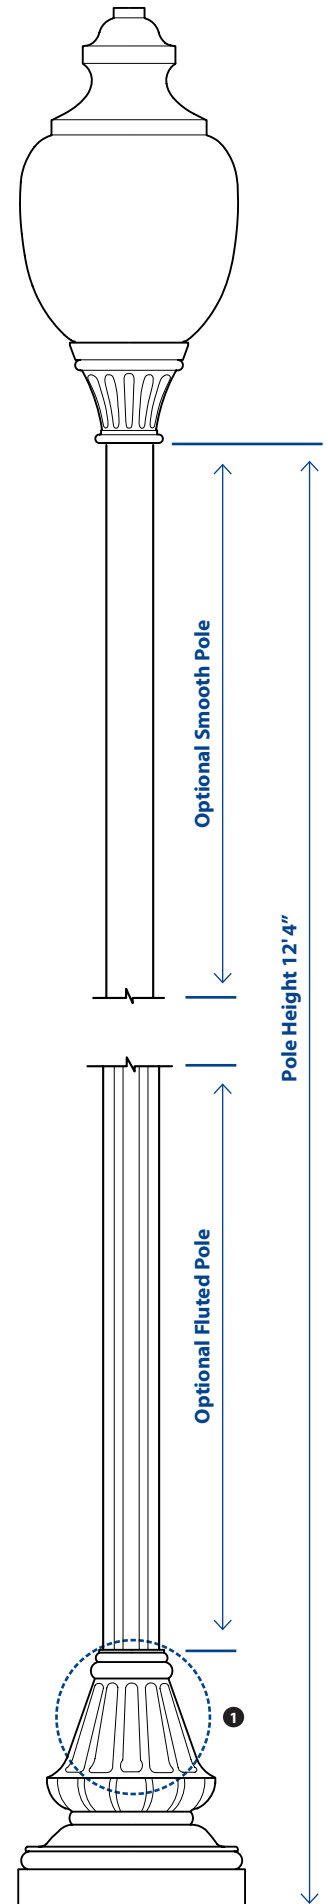

**CL8**  
BASE

**AC**  
LUMINAIRE

TRADITIONAL STYLE 

Optional Finials

Base Footprint  
Circular base pattern requiring three (3) 3/4" anchor bolts

1. Access Door  
Height 7" Width 7"

### Base

Height: 19"  
Width: 17"

### Holder

4" OD Pole Capacity

### Pole

4" ODx.125" Wall Extruded Aluminum