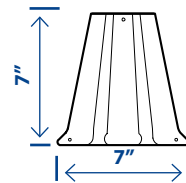

**CL8**  
BASE

**AC**  
LUMINAIRE

TRADITIONAL STYLE 

Optional Finials

Base Footprint  
Circular base pattern requiring three (3) 3/4" anchor bolts

1. Access Door  
Height 7" Width 7"

### Base

Height: 19"  
Width: 17"

### Holder

4" OD Pole Capacity

### Pole

4" ODx.125" Wall Extruded Aluminum