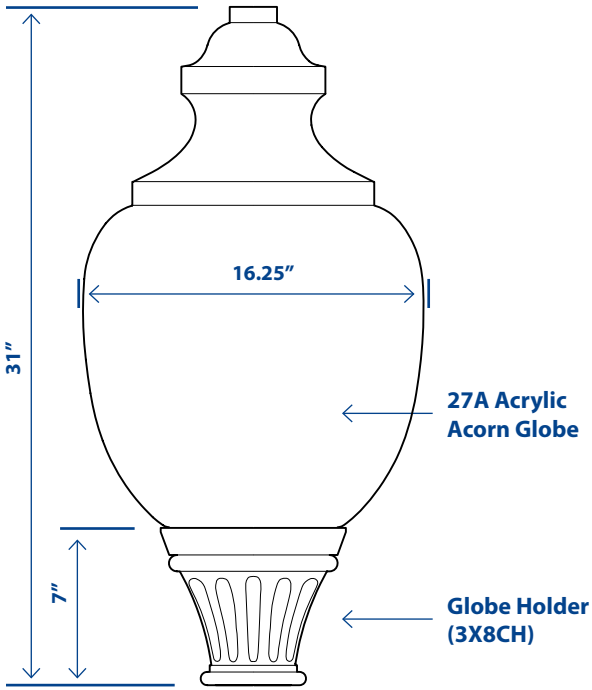

**CL8**  
BASE

**AC**  
LUMINAIRE

TRADITIONAL STYLE 

Optional Finials

Base Footprint  
Circular base pattern requiring three (3) 3/4" anchor bolts

1. Access Door  
Height 7" Width 7"

### Base

Height: 19"  
Width: 17"

### Holder

4" OD Pole Capacity

### Pole

4" ODx.125" Wall Extruded Aluminum