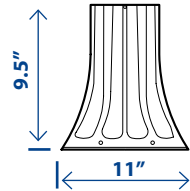

**CL6**  
BASE

**AGB2A**  
LUMINAIRE

TRADITIONAL STYLE 

Optional Finials  
\*Shown

Base Footprint  
Circular base pattern requiring four (4) 3/4" anchor bolts

1. Access Door  
Height 9.5" Width 11"

### Specifications

- Base**  
Height: 25.5"  
Width: 17"
- Holder**  
4" OD Pole Capacity
- Pole**  
4" ODx.125" Wall Extruded Aluminum
- Globe**  
29A Acrylic Acorn
- Fasteners**  
Stainless Steel
- Finish**  
Polyester Powder-Coat  
Electrostatically Applied &  
Thermocured