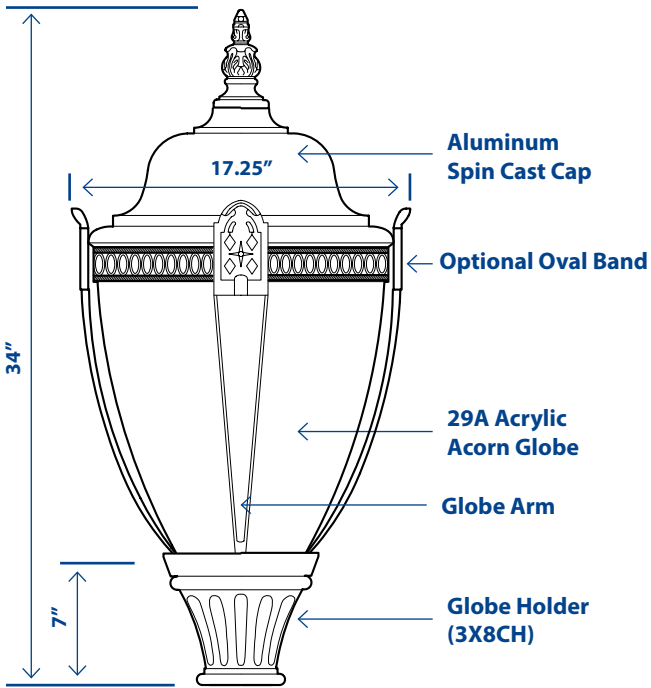

**CL6**  
BASE

**AGB2A**  
LUMINAIRE

TRADITIONAL STYLE 

Optional Finials  
\*Shown

Base Footprint  
Circular base pattern requiring four (4) 3/4" anchor bolts

1. Access Door  
Height 9.5" Width 11"

### Specifications

- Base**  
Height: 25.5"  
Width: 17"
- Holder**  
4" OD Pole Capacity
- Pole**  
4" ODx.125" Wall Extruded Aluminum
- Globe**  
29A Acrylic Acorn
- Fasteners**  
Stainless Steel
- Finish**  
Polyester Powder-Coat  
Electrostatically Applied &  
Thermocured

### Additional Options

- Pole Style**  
 Smooth  
 Fluted
- Decorative Finial**  
 None  
 GF-1  
 GF-2
- Decorative Band**  
 None  
 Oval Band