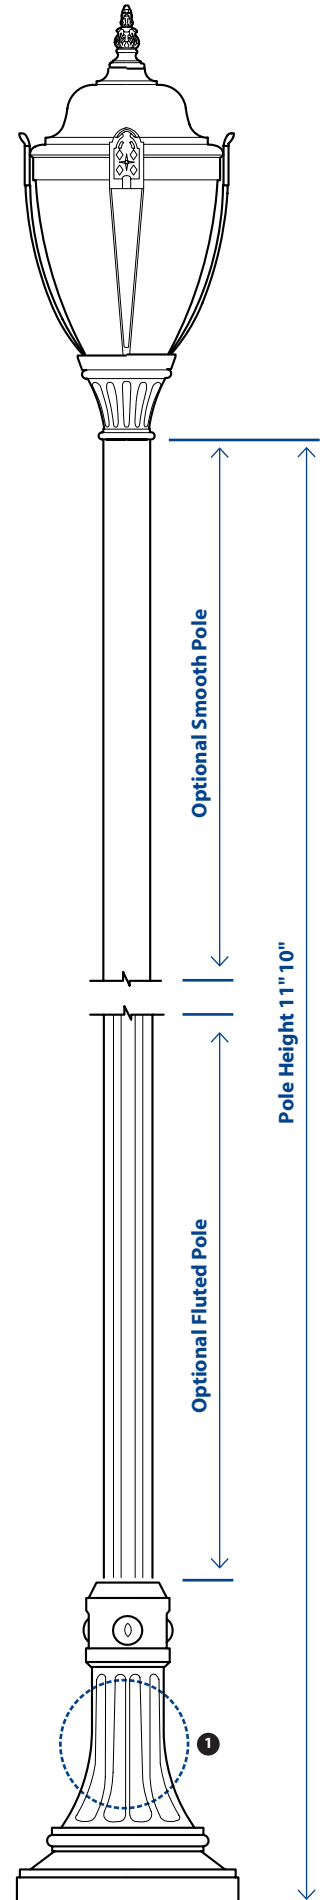

**CL6**  
BASE

**AGB2A**  
LUMINAIRE

TRADITIONAL STYLE 

Optional Finials  
\*Shown

Base Footprint  
Circular base pattern requiring four (4) 3/4" anchor bolts

1. Access Door  
Height 9.5" Width 11"

### Specifications

- Base**  
Height: 25.5"  
Width: 17"
- Holder**  
4" OD Pole Capacity
- Pole**  
4" ODx.125" Wall Extruded Aluminum
- Globe**  
29A Acrylic Acorn
- Fasteners**  
Stainless Steel
- Finish**  
Polyester Powder-Coat  
Electrostatically Applied &  
Thermocured