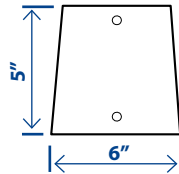

CL2
BASE

H-01
LUMINAIRE

MODERN STYLE 

Base Footprint
Circular base pattern requiring
four (4) 1/2" anchor bolts

1. Access Door
Height 5" Width 6"

Base/Pole Details

Base
Height: 32"
Width: 15.5"

Holder
4" OD Pole Capacity

Pole
4" ODx.125" Wall Extruded Aluminum

Fasteners
Stainless Steel

Finish
Polyester Powder-Coat Electrostatically
Applied & Thermocured

LED Specifications

Lumens
7,350

Wattage
80

Lumens Per Watt
92

Power Factor
0.995