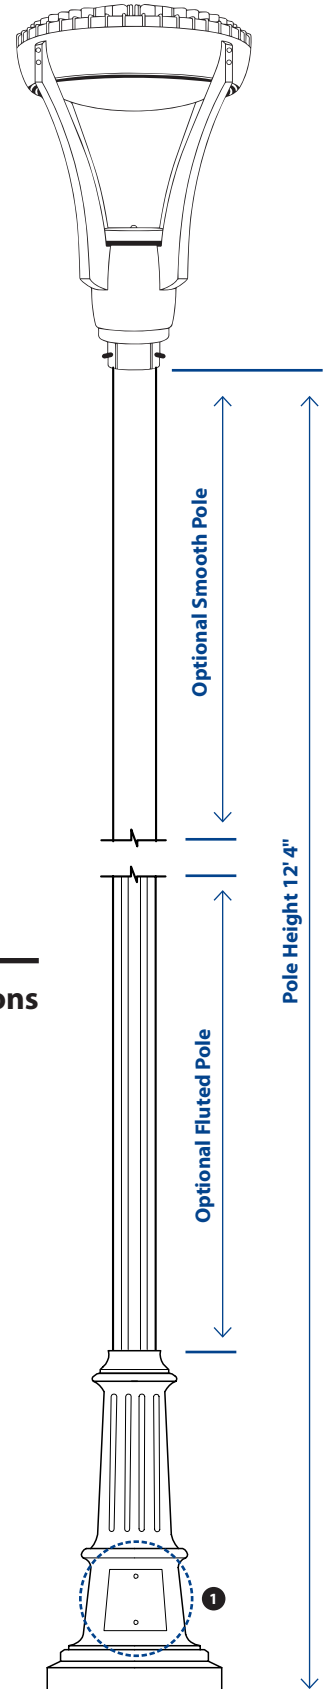

CL2
BASE

H-01
LUMINAIRE

MODERN STYLE 

Base Footprint
Circular base pattern requiring
four (4) 1/2" anchor bolts

1. Access Door
Height 5" Width 6"

Base/Pole Details

Base
Height: 32"
Width: 15.5"

Holder
4" OD Pole Capacity

Pole
4" ODx.125" Wall Extruded Aluminum

Fasteners
Stainless Steel

Finish
Polyester Powder-Coat Electrostatically
Applied & Thermocured

LED Specifications

Lumens
7,350

Wattage
80

Lumens Per Watt
92

Power Factor
0.995

CRI
75

CCT
3000K/4000K/5000K

Additional Options

Style

- Smooth
- Fluted