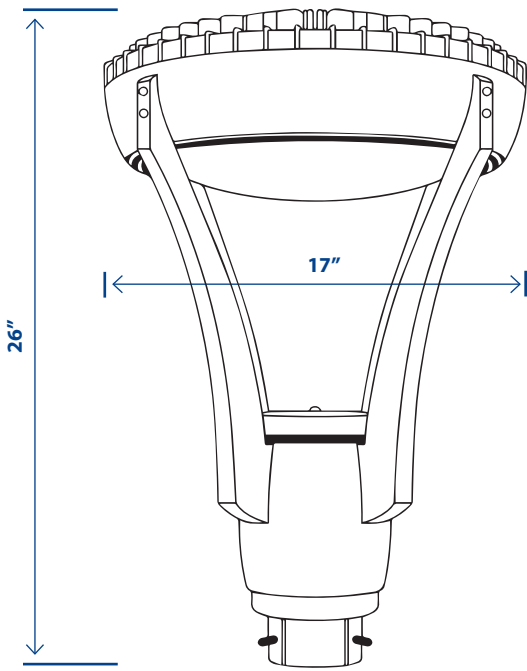

CL2
BASE

H-01
LUMINAIRE

MODERN STYLE 

Base Footprint
Circular base pattern requiring
four (4) 1/2" anchor bolts

1. Access Door
Height 5" Width 6"

Base/Pole Details

Base
Height: 32"
Width: 15.5"

Holder
4" OD Pole Capacity

Pole
4" ODx.125" Wall Extruded Aluminum

Fasteners
Stainless Steel

Finish
Polyester Powder-Coat Electrostatically
Applied & Thermocured

LED Specifications

Lumens
7,350

Wattage
80

Lumens Per Watt
92

Power Factor
0.995