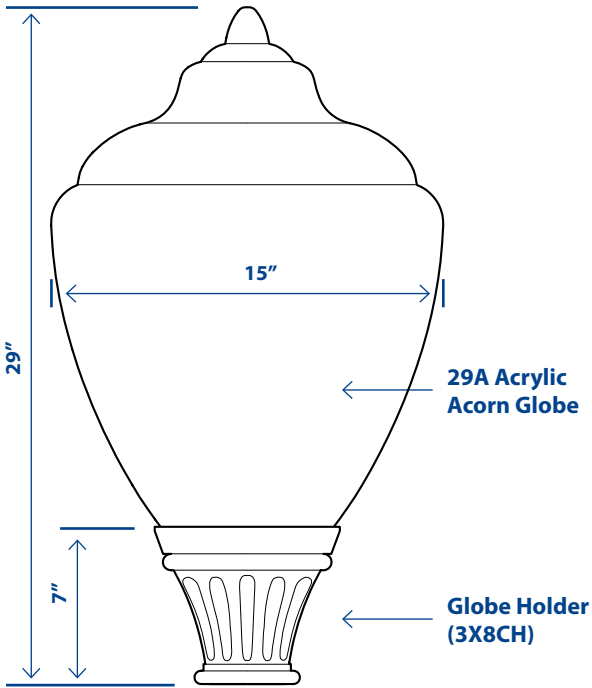

CL2
BASE

AG
LUMINAIRE

TRADITIONAL STYLE 

Base Footprint
Circular base pattern requiring four (4) 1/2" anchor bolts

1. Access Door
Height 5" Width 6"

Specifications

Base
Height: 32"
Width: 15.5"

Holder
4" OD Pole Capacity

Pole
4" ODx.125" Wall Extruded Aluminum

Globe
29A Acrylic Acorn

Fasteners
Stainless Steel

Finish
Polyester Powder-Coat
Electrostatically Applied &
Thermocured

Additional Options

Pole Style
 Smooth
 Fluted