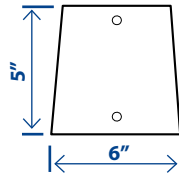

CL2
BASE

AG
LUMINAIRE

TRADITIONAL STYLE 

Base Footprint
Circular base pattern requiring four (4) 1/2" anchor bolts

1. Access Door
Height 5" Width 6"

Specifications

Base
Height: 32"
Width: 15.5"

Holder
4" OD Pole Capacity

Pole
4" ODx.125" Wall Extruded Aluminum

Globe
29A Acrylic Acorn

Fasteners
Stainless Steel

Finish
Polyester Powder-Coat
Electrostatically Applied &
Thermocured

Additional Options

Pole Style
 Smooth
 Fluted