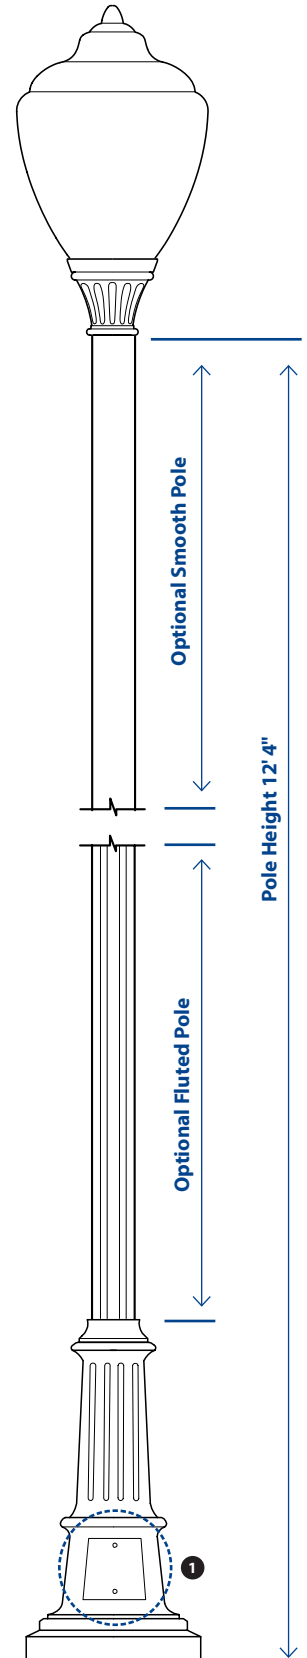

CL2
BASE

AG
LUMINAIRE

TRADITIONAL STYLE 

Base Footprint
Circular base pattern requiring four (4) 1/2" anchor bolts

1. Access Door
Height 5" Width 6"

Specifications

Base
Height: 32"
Width: 15.5"

Holder
4" OD Pole Capacity

Pole
4" ODx.125" Wall Extruded Aluminum

Globe
29A Acrylic Acorn

Fasteners
Stainless Steel

Finish
Polyester Powder-Coat
Electrostatically Applied &
Thermocured

Additional Options

Pole Style
 Smooth
 Fluted