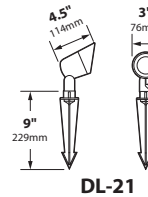

For 25 foot 16/2 fixture lead wire add -25F to catalog number.

**CONNECTION:** FA-05 Quick Connector (not supplied) from fixture to main cable (12/2, 10/2 or 8/2 only)

**MOUNTING:** FA-03 black 9" ABS stake threaded 1/2" NPS

## ORDERING INFORMATION

| CATALOG NO.    | DESCRIPTION          | LAMP               | SHIP WEIGHT |
|----------------|----------------------|--------------------|-------------|
| DL-21-LED3-BLT | Cast Aluminum Bullet | 3w MR16 LED 36° FL | 2.0 lbs.    |
| DL-21-LED3-BRS | Cast Brass Bullet    | 3w MR16 LED 36° FL | 3.0 lbs.    |
| CDL-21-LED3    | Composite Bullet     | 3w MR16 LED 36° FL | 2.0 lbs.    |

## MOUNTING ACCESSORIES

Diagram illustrating various mounting accessories and their dimensions:

- FA-01/BRS:** 15" (381mm) length, 1.63" (41mm) diameter.
- FA-03/BRS:** 9.00" (229mm) length, 2" (51mm) diameter.
- FA-03-LG:** 9.00" (229mm) length, 3" (76mm) diameter.
- FA-22-CST-/BRS:** 5.75" (146mm) length, 3.5" (89mm) diameter.
- FA-24MD-CST-TREE (10"-41"):** 1.125" (28mm) length, 2.65" (67mm) diameter.
- FA-24-MD-CST-/BRS:** 1.4" (36mm) length, 2.65" (67mm) diameter.
- FA-24-BRS:** 0.9" (23mm) length, 3" (76mm) diameter.
- FA-22-TREE (10"-41"):** 1.125" (28mm) length, 2.65" (67mm) diameter.
- FA-24-MD-CST-PC-/BRS:** 1.4" (36mm) length, 2.65" (67mm) diameter.
- FA-111-TREE (10"-41"):** 4.75" (121mm) length, 2.65" (67mm) diameter.
- FA-111:** 4.75" (121mm) length, 2.65" (67mm) diameter.
- FA-24-LG-CST / -BRS:** 0.875" (22mm) length, 4.75" (121mm) diameter.
- FA-24-LG-SPUN / -BRS:** 0.875" (22mm) length, 4.75" (121mm) diameter.
- FA-24-LG-DH-SPUN-/BRS:** 0.875" (22mm) length, 4.75" (121mm) diameter.
- FA-24-LG-DH-CST-/BRS:** 0.875" (22mm) length, 4.75" (121mm) diameter.
- STEM EXTENSIONS:** FA-30 (10" / 254mm), FA-31 (13" / 330mm), FA-32 (16" / 406mm), FA-33 (21" / 533mm), FA-34 (26" / 660mm).