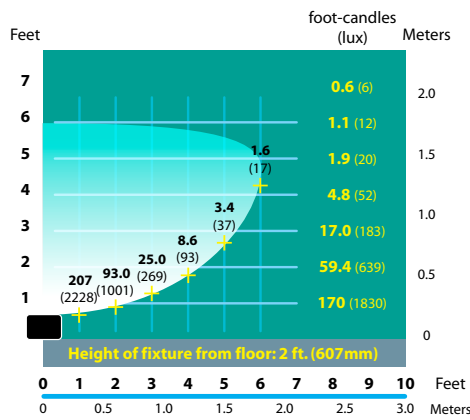

DIRECTIONAL LIGHTS DL-15 SERIES

TYPE

PHOTOMETRICS

DL-15-H
Half Spread Photometrics

DL-15-H
Half Spread Photometrics

DL-15-H
Half Spread Photometrics

Black Texture (Standard)	Antique Verde	Bronze Texture	Camel	White Texture	Hunter Texture	Rust	Weathered Iron	Weathered Brown	Stucco	Rubbed Verde	Chrome Powder	Acid Rust	Acid Verde	Black Acid Treatment
-BLT	-ATV	-BRT	-CAM	-WTX	-HTX	-RST	-WIR	-WBR	-STU	-RBV	-CPR	-BAR/CAR	-BAV/CAV	-BAT