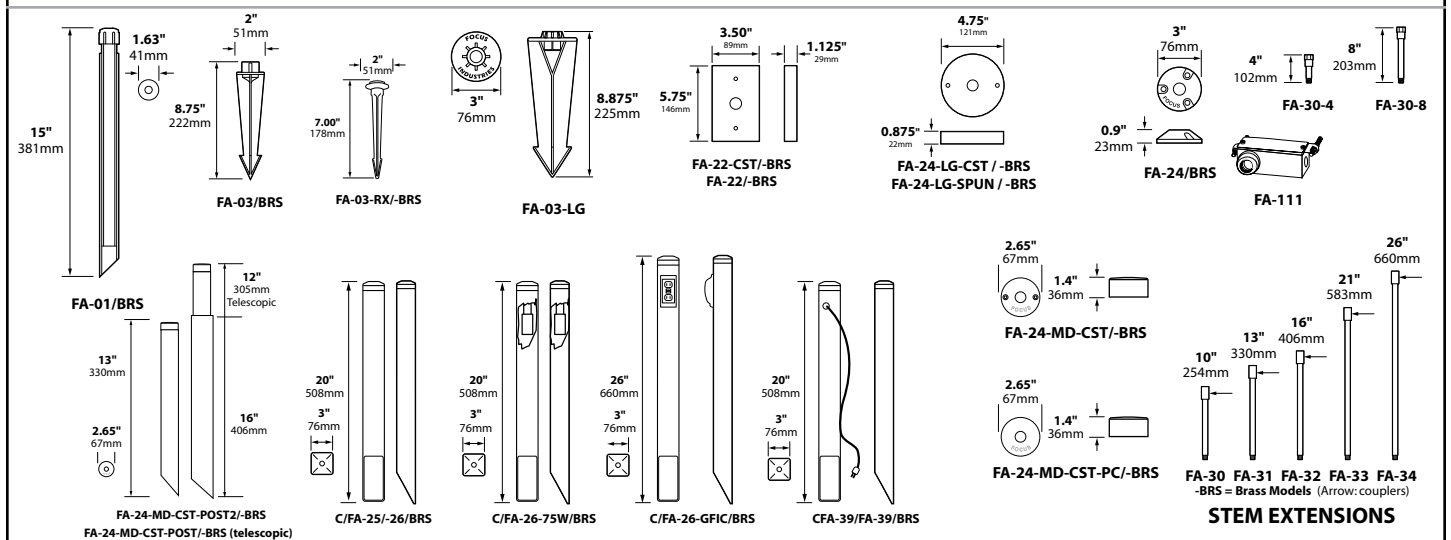

MOUNTING ACCESSORIES

BEAM/GLARE CONTROL

- FA-07-15 Square 1/4" Hex Cell Louver
- FA-10-15BLUE Blue Tempered Glass Lens
- FA-10-15GREEN Green Tempered Glass Lens

JOB INFORMATION

Type: _____ Date: _____

Job Name: _____

Cat. No.: _____

Lamp(s): _____

Specifier: _____

Contractor: _____

Notes: _____

FOCUS INDUSTRIES INC.
25301 COMMERCENTRE DRIVE
LAKE FOREST, CA 92630

www.focusindustries.com
sales@focusindustries.com
(949) 830-1350 • FAX (949) 830-3390

Black Texture (Standard)	Antique Verde	Bronze Texture	Camel	White Texture	Hunter Texture	Rust	Weathered Iron	Weathered Brown	Stucco	Rubbed Verde	Chrome Powder	Acid Rust	Acid Verde	Black Acid Treatment
-BLT	-ATV	-BRT	-CAM	-WTX	-HTX	-RST	-WIR	-WBR	-STU	-RBV	-CPR	-BAR/CAR	-BAV/CAV	-BAT