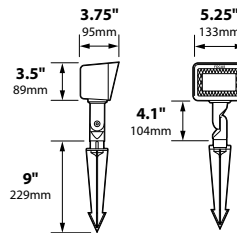

ORDERING INFORMATION

CATALOG NO.	DESCRIPTION	LAMP	EST. SHIP WEIGHT
DL-15-H-BLT	Aluminum floodlight	35w T4 D.C. Halogen	2.0 lbs.
DL-15-H-BRS	Brass floodlight	35w T4 D.C. Halogen	3.0 lbs.
CDL-15-H-BLT	Composite floodlight	35w T4 D.C. Halogen	2.0 lbs.
DL-15-SC-BLT	Aluminum floodlight	18w S8 #1141	2.0 lbs.
DL-15-SC-BRS	Brass floodlight	18w S8 #1141	3.0 lbs.
CDL-15-SC-BLT	Composite floodlight	18w S8 #1141	2.0 lbs.