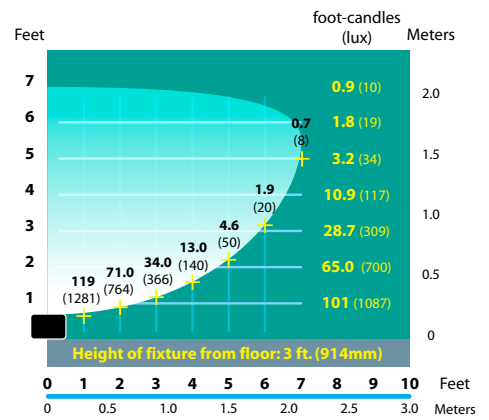

DIRECTIONAL LIGHTS DL-15 SERIES

TYPE

PHOTOMETRICS

DL-15-H
Half Spread Photometrics

DL-15-H
Half Spread Photometrics

DL-15-H
Half Spread Photometrics

Black Texture (Standard)	Antique Verde	Bronze Texture	Camel	White Texture	Hunter Texture	Rust	Weathered Iron	Weathered Brown	Stucco	Rubbed Verde	Chrome Powder	Acid Rust	Acid Verde	Black Acid Treatment
-BLT	-ATV	-BRT	-CAM	-WTX	-HTX	-RST	-WIR	-WBR	-STU	-RBV	-CPR	-BAR/CAR	-BAV/CAV	-BAT