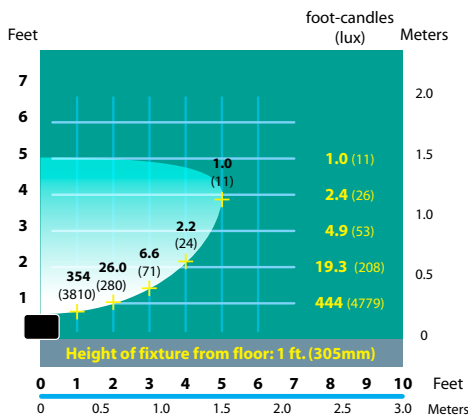

DIRECTIONAL LIGHTS DL-15 SERIES

TYPE

PHOTOMETRICS

DL-15-H
Half Spread Photometrics