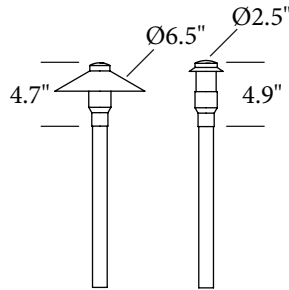

TL SERIES

Copper Path Lights

ORDERING INFORMATION

Description	Part Number
20W, 12V, 18" STEM, 6.5" TOP	TLSCPL- (A)
20W, 12V, 12" STEM, 6.5" TOP	TLSCPL12- (A)
20W, 12V, 18" STEM, 2" DIRECTION TOP	TLPLKMC- (A)
20W, 12V, 12" STEM, 2" DIRECTION TOP	TLPLKMC12- (A)

Option Codes

(A) Finish

- BK - Black
- BZ - Bronze
- GR - OD Green
- WH - White
- PT - Patina
- VRD- Verde
- SP - Special

*JC20 Lamps included

DESIGN

The TLSCPL Path Light showcases a simple contemporary design with the sturdy construction of copper. The wide selection of finishes available allows this fixture to subtly blend into any landscape or lawn design.

TECHNICAL INFORMATION

Constructed of natural light weight copper, it comes standard with a 12" or 18" tall, 1/2" NPT stem, mounting stake, and adjustable frosted glass lens. Provided with a 3' long 18 ga. whip and low voltage connector. The fixture can be finished with a durable polyester powdercoat paint, left unfinished to patina naturally, or provided with a factory applied patina finish.