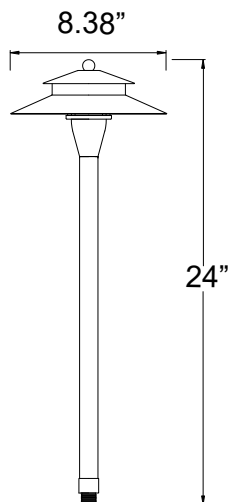

Project Name _____ Date _____

Type or Model _____ Qty _____

PL10B Path Lights

72" wire lead

IP65

G4 Fixture

DESCRIPTION

The PL10B offers soft level lighting with an elegant look. The frosted cylindrical lens minimizes glare while the Lotus Series LED lamp provides sufficient light to cast a soft glow on any path or walking area. Ideal for lighting walkways, planters, BBQ areas, or any other outdoor living areas.

SPECIFICATIONS & FEATURES:

- Solid brass construction
- Specification grade, beryllium copper socket
- Premium grade direct burial cable
- Anti-Moisture Connections
- Frosted removable borosilicate glass lens
- 20W max. halogen
- Light Bronze standard finish
- Limited lifetime warranty