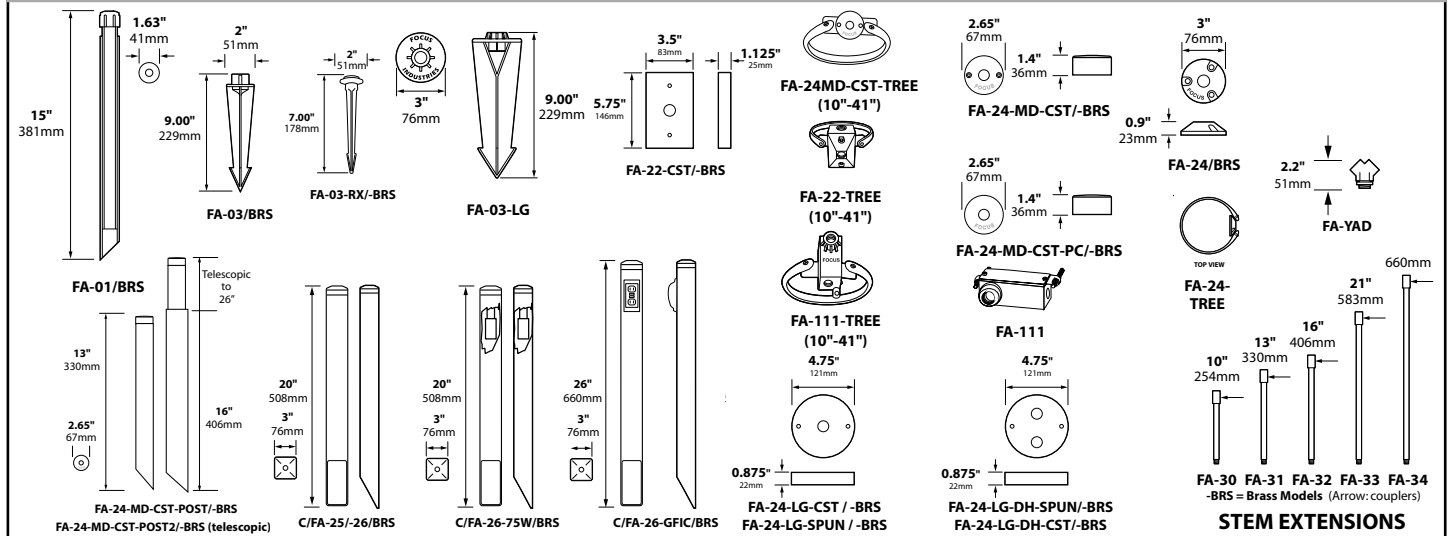

MOUNTING ACCESSORIES

BEAM/GLARE CONTROL ACCESSORIES

FA-08-23	Round 1/8" Hex Cell Louver
FA-10-23-BLUE	Blue Tempered Glass Lens
FA-10-23-GREEN	Green Tempered Glass Lens
FA-98-23	Linear Spread Tempered Glass Lens
FA-104-23	Wide Spread Tempered Glass Lens Softener

JOB INFORMATION

Type: _____ Date: _____

Job Name: _____

Cat. No.: _____

Lamp(s): _____

Specifier: _____

Contractor: _____

Notes: _____

Black Texture (Standard)	Antique Verde	Bronze Texture	Camel	White Texture	Hunter Texture	Rust	Weathered Iron	Weathered Brown	Stucco	Rubbed Verde	Chrome Powder	Acid Rust	Acid Verde	Black Acid Treatment
-BLT	-ATV	-BRT	-CAM	-WTX	-HTX	-RST	-WIR	-WBR	-STU	-RBV	-CPR	-BAR/CAR	-BAV/CAV	-BAT