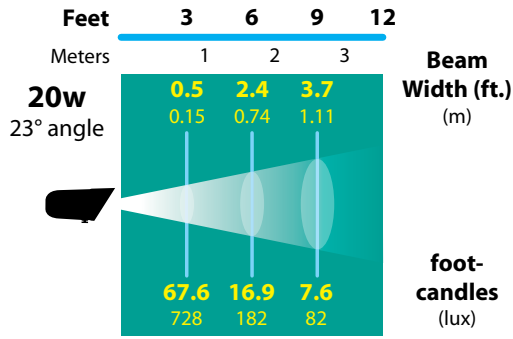

DIRECTIONAL LIGHTS

DL-23 SERIES

TYPE

LIGHT DISTRIBUTIONS AND PHOTOMETRICS

MR8 FL