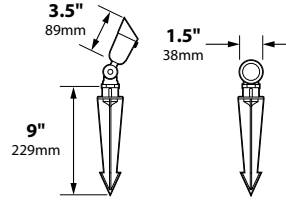

DIRECTIONAL LIGHTS DL-23 SERIES

TYPE

SPECIFICATIONS

CONSTRUCTION: Cast aluminum or cast brass Bullet; matching cast aluminum or brass adjustable swivel

LENS: High impact clear tempered convex glass

O-RING: High temperature red silicone

LAMP SUPPLIED: 20 watt MR8 (FL) 2000 hours average rating (20w max)

LAMP OPTIONS: 20 watt MR8 (SP) 2000 hours average rating

SOCKET: High temperature ceramic bi-pin GU5.3 with 250°C silicone lead wires

WIRING: Black 3 foot 18/2 zip cord from base of fixture (12v only)

For 25 foot 16/2 fixture lead wire add -25F to catalog number.

CONNECTION: FA-05 Quick Connector (not supplied) from fixture to main cable (12/2, 10/2 or 8/2 only)

MOUNTING: FA-03 black 9" ABS stake threaded 1/2" NPS

FINISH: Aluminum - Black texture polyester powder coat. Optional finishes available.

Brass - Unfinished brass. Optional finishes available.

DL-23-BRS
mounted on
FA-24-BRS

ORDERING INFORMATION

CATALOG NO.	DESCRIPTION	LAMP	EST. SHIP WEIGHT
DL-23-BLT	Cast aluminum Bullet	20w MR8 FL	1.0 lbs.
DL-23-BRS	Cast brass Bullet	20w MR8 FL	2.0 lbs.