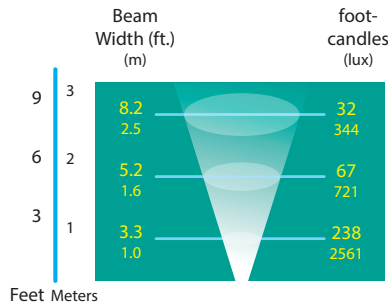

FL-LED-AR111-SS15W-45