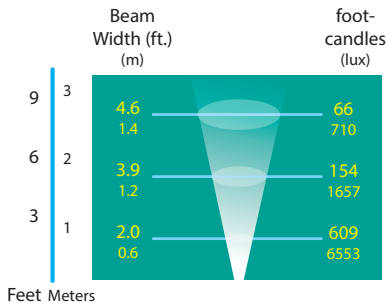

LIGHT DISTRIBUTIONS AND PHOTOMETRICS

FL-LED-AR111-SS15W-15