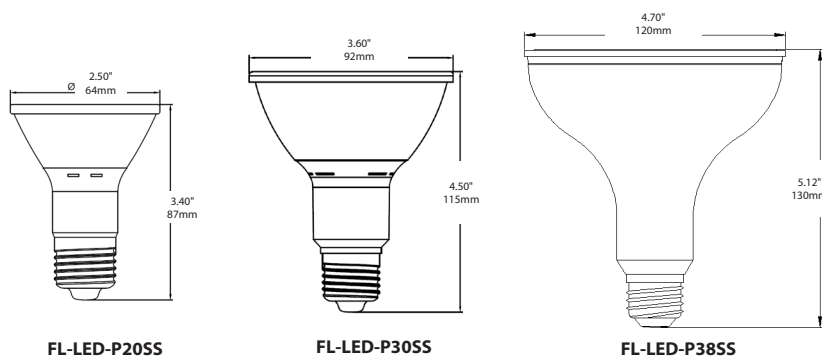

JOB INFORMATION

Type: _____ Date: _____

Job Name: _____

Cat. No.: _____

Lamp(s): _____

Specifier: _____

Contractor: _____

Notes: _____