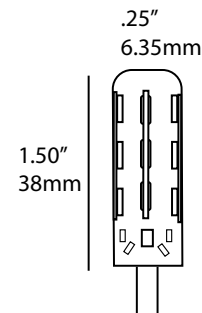

G4 BI-PIN LED FL-LEDG4-15

TYPE

GO GREEN
EQUAL TO 10w HALOGEN

12v Only

**1.5w PLUG & PLAY LED FOR G4 BI-PIN SOCKETS
COMPATIBLE WITH MOST 12v G4 ENCLOSED FIXTURES**

- Long Life - 50,000 Hours L7 Average Rating (rated life to 70% initial light output)
- High Power White LED Light Source
- 100 Lumens (equivalent to 10w halogen)
- CRI 80 (Color Rendering Index)
- 3000K Warm White Color
- Cool Beam, No UV or IR
- Mercury Free
- Dimmable
- DOE LM79 Tested / LM80 Compliant
- Power Factor >90%
- 5 Year Limited Warranty
- RoHS Compliant - Energy Efficient - Environmentally Friendly
- ETL/cETL/CE Certified
- Must be installed in sealed fixture
- Must be powered by a magnetic transformer or 12v DC power Source (ie: Battery)

ORDERING INFORMATION

CATALOG NO.	WATAGE	VOLTAGE	LUMEN OUTPUT	COLOR TEMP	BEAM ANGLE	BASE
FL-LEDG4-15	1.5w	12v	100	3000K	360°	G4 Bi Pin