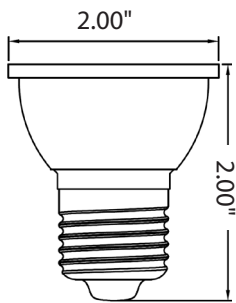

PAR16 LED FL-LED-P16

TYPE

GO GREEN
75% - 80% LESS ENERGY

120v
E26 MEDIUM BASE PAR LAMPS

- Long Life - 40,000 Hours L7 Average Rating (rated life to 70% initial light output)
- 550 Lumens
- 7w, surpasses light output of 50w Halogen
- CRI 83 (Color Rendering Index)
- 3000K Warm White Color
- Cool Beam, No UV or IR
- Input Voltage 110v - 130v
- Dimmable*
- DOE LM79 Tested / LM80 Compliant
- Power Factor >90%
- 5 Year Limited Warranty
- RoHS Compliant - Energy Efficient - Environmentally Friendly
- 36° Flood
- Must be installed in sealed fixture

*Dimmable to 10% on triac dimmers. Compatible dimmers include Lutron SCL-153P, DVCL-153P, CTCL-153P among others.

PAR 16 ORDERING INFORMATION • EQUAL TO 50w HALOGEN

CATALOG NO.	WATTAGE	VOLTAGE	VOLTAGE RANGE	LUMEN OUTPUT	COLOR TEMP	BEAM ANGLE	BASE
FL-LED-P16-36	7w	120v	110v - 130v	550	3000K	36°	E26

FL-LEDP16-36 36° PAR16 LED, 7W		
20	13.2	6
15	10.2	12
12	8.0	20
9	5.8	33
6	4.6	78
3	2.5	309
Distance (Feet)	Diameter (Feet)	Foot Candles

Short 2.0" (52mm) overall height designed to work with all Focus 120v BQ Lights. Barbecue lights with med base socket and all other med base fixtures.