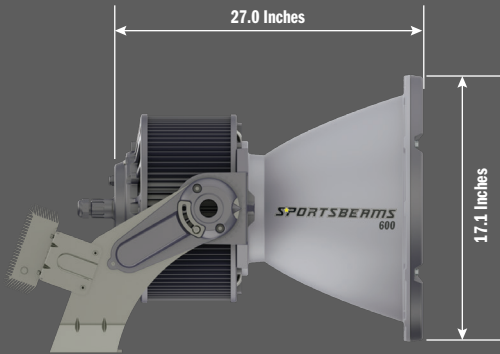

ARENA LED 600 SPECIFICATIONS

HORIZONTAL MOUNTING ANGLE RANGE: 0~70°, infinity
VERTICAL MOUNTING ANGLE RANGE: 0~90°, infinity

NEMA 3, 4, 5, 6 SIDE VIEW