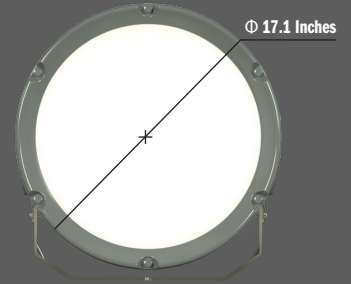

ARENA LED 600 SPECIFICATIONS

HORIZONTAL MOUNTING ANGLE RANGE: 0~70°, infinity
 VERTICAL MOUNTING ANGLE RANGE: 0~90°, infinity

NEMA 3, 4, 5, 6 SIDE VIEW

FRONT VIEW

GENERAL SPECIFICATIONS

NEMA	ARENA LED 600
BEAM TYPES	NEMA3, NEMA4, NEMA5, NEMA6
APPLICATION	Indoor/Outdoor Sports Lighting
IP GRADE	IP66
AMBIENT TEMPERATURE	-40 ° F to +155 ° F
CERTIFICATIONS	CE, ETL, ROHS, LM79, 3G