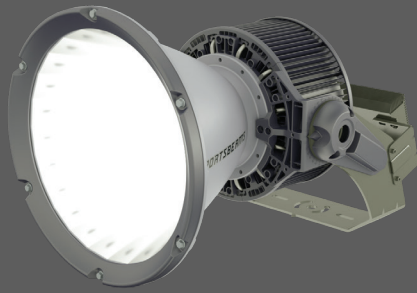

ARENA LED 600 SPECIFICATIONS

HORIZONTAL MOUNTING ANGLE RANGE: 0~70°, infinity
VERTICAL MOUNTING ANGLE RANGE: 0~90°, infinity

NEMA 3, 4, 5, 6 SIDE VIEW