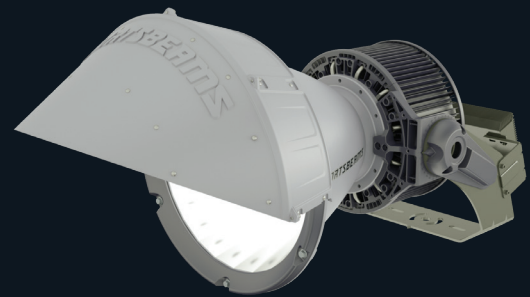

ADVANCED LIGHT SPILL VISOR

We ship each 600 fixture with our advanced light spill visor. This visor has a highly reflective surface on the under side that sends light back to the field of play. In addition, it can be mounted in any rotation to ensure maximum spill light control.

Our high-quality light fixtures are covered covered by one or more of the following certifications:

SPORTSBEAMS
LIGHTING UP THE SPORTS WORLD