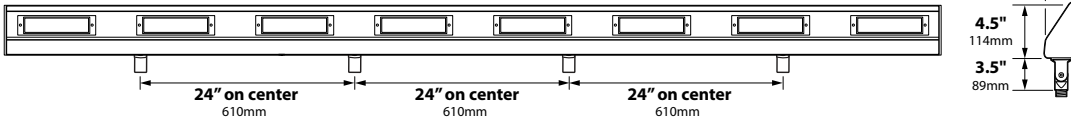

LED FLOOD LIGHTS

LFL-01-8LEDP8120V

TYPE

SPECIFICATIONS

CONSTRUCTION: Extruded aluminum floodlight with cast aluminum adjustable swivels.

LENS: High impact clear acrylic

LIGHT SOURCE: 8 x 12v, 8w integrated LED flat panel, warm white 3000K (5200K available)

LIFETIME RATING: 50,000 hours

SOCKET: None

120V INTERNAL DRIVER: 8w output, 120v 20/60Hz input.

WIRING 120v: Standard 120v Black, White and Ground 9" lead wires

MOUNTING 120v: None supplied. See Mounting Accessories below for options

FINISH: Black texture polyester powder coat. Optional finishes available

ORDERING INFORMATION

CATALOG NO.	DESCRIPTION	LAMP	SHIP WEIGHT
LFL-01-8LEDP8120VBLT	Aluminum LED Floodlight, 120v Driver	8 x 8w, 3000K LED Panel	7.0 lbs.

LFL-01-8LEDP8