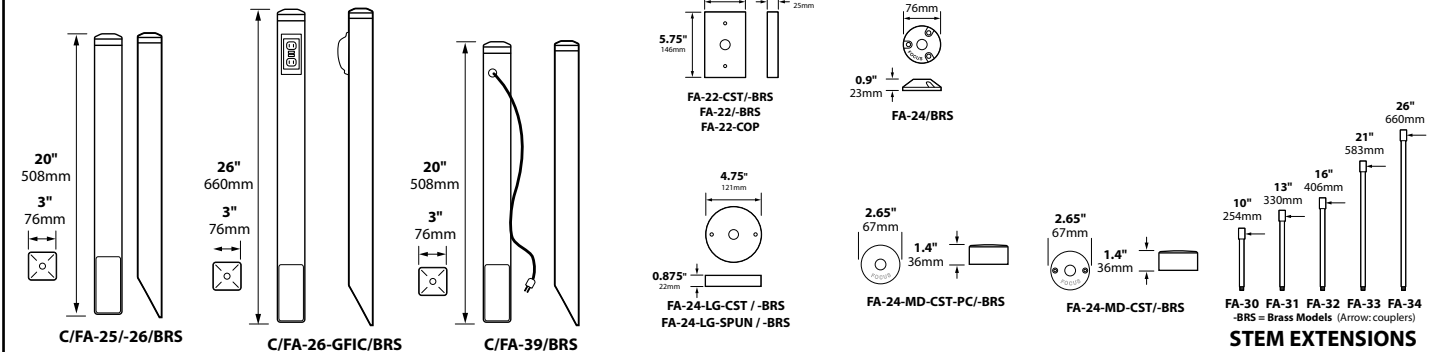

MOUNTING ACCESSORIES

JOB INFORMATION

Type: _____ Date: _____

Job Name: _____

Cat. No.: _____

Lamp(s): _____

Specifier: _____

Contractor: _____

Notes: _____

Black Texture (Standard)	Antique Verde	Bronze Texture	Camel	White Texture	Hunter Texture	Rust	Weathered Iron	Weathered Brown	Stucco	Rubbed Verde	Chrome Powder	Terra Cotta	Acid Rust	Acid Verde	Black Acid Treatment
-BLT	-ATV	-BRT	-CAM	-WTX	-HTX	-RST	-WIR	-WBR	-STU	-RBV	-CPR	-TRC	-BAR/CAR	-BAV/CAV	-BAT