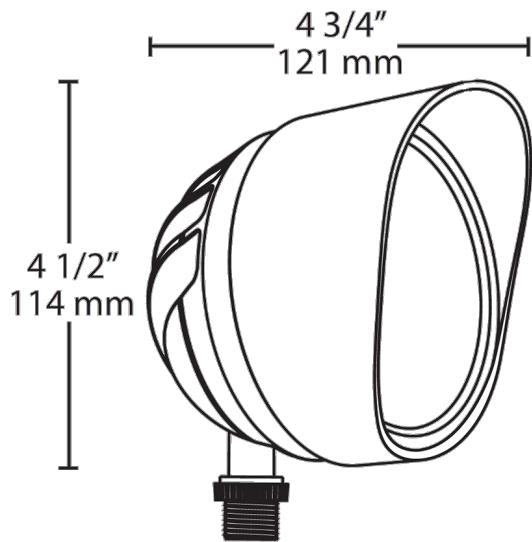

BULLET12A

Dimensions

Features

- 12W LED equivalent to 75W BR30/halogen/wide flood
- Mount as an uplight or downlight on a RAB Mighty Post or junction box
- Microprismatic diffusion lens for smooth and even light distribution
- 100,000-hour LED Lifespan