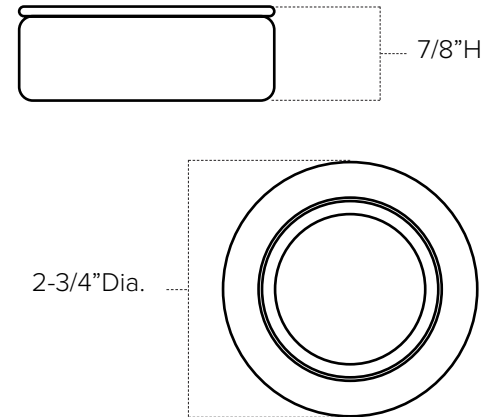

## Mounting

Surface or recess mount (2-3/8" cut-out); mounting screws included

## Applications

Display shelves, under-cabinets, in cabinets

## Profile Dimensions