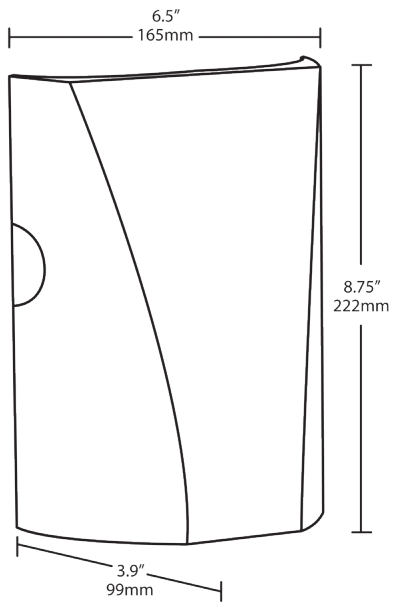

Housing:

Precision die-cast aluminum housing

Mounting:

Heavy-duty mounting bracket with hinged housing for easy installation

Recommended Mounting Height:

Up to 8 ft

Lens:

Tempered glass lens

Optical

BUG Rating:

B1 U0 G0

Dimensions

Features

Full cutoff, fully shielded LED wallpack

Can be used as a downlight or uplight
 Contractor friendly features for easy installation
 100,000-hour LED Life
 5-Year, No-Compromise Warranty