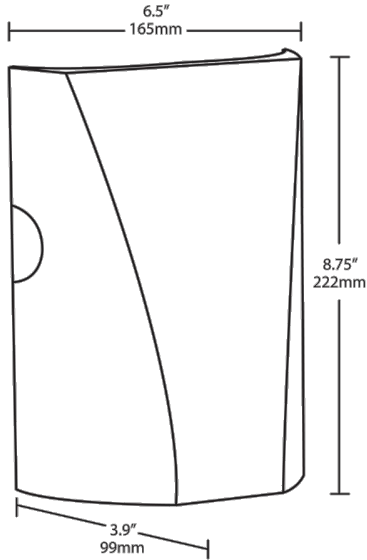

Optical

BUG Rating:

B1 U0 G0

SLIM12

Dimensions

Features

- Full cutoff, fully shielded LED wallpack
- Can be used as a downlight or uplight
- Contractor friendly features for easy installation
- 100,000-hour LED Life
- 5-Year, No-Compromise Warranty