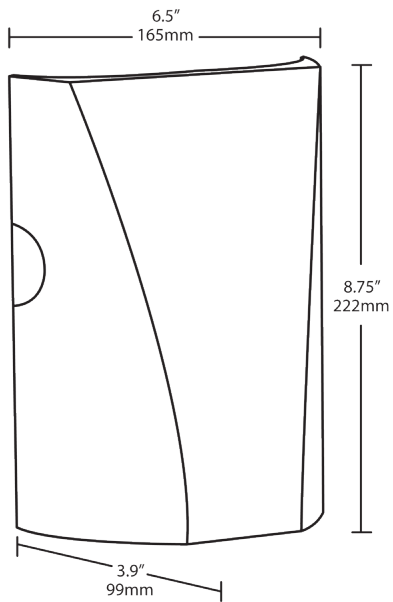

Optical

BUG Rating:

B1 U0 G0

Dimensions

Features

Full cutoff, fully shielded LED wallpack

Can be used as a downlight or uplight
 Contractor friendly features for easy installation
 100,000-hour LED Life
 5-Year, No-Compromise Warranty