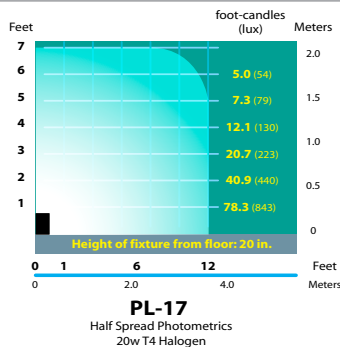

LIGHT DISTRIBUTIONS AND PHOTOMETRICS

JOB INFORMATION

Type: _____ Date: _____

Job Name: _____

Cat. No.: _____

Lamp(s): _____

Specifier: _____

Contractor: _____

Notes: _____

Black Texture (Standard)	Antique Verde	Bronze Texture	Camel	White Texture	Hunter Texture	Rust	Weathered Iron	Weathered Brown	Stucco	Rubbed Verde	Chrome Powder	Acid Rust	Acid Verde	Black Acid Treatment
-BLT	-ATV	-BRT	-CAM	-WTX	-HTX	-RST	-WIR	-WBR	-STU	-RBV	-CPR	-BAR/CAR	-BAV/CAV	-BAT