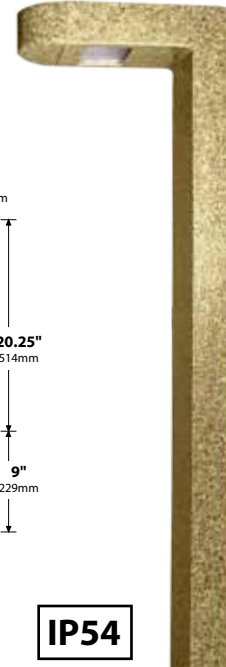

PATH LIGHTS PL-17 SERIES

TYPE

SPECIFICATIONS

CONSTRUCTION: 2" Extruded aluminum or brass L shape design; matching cast aluminum or cast brass end cap

LENS: High impact sandblasted flat glass

LAMP SUPPLIED: 20w T4 S.C. Halogen, 10,000 hours average rating (20w max)

WIRING: Black 3 foot 18/2 zip cord from base of fixture (12v only)

For 25 foot 16/2 fixture lead wire add -25F to catalog number

CONNECTION: FA-05 Quick Connector (not supplied) from fixture to main cable (12/2, 10/2 or 8/2 only) 12v only

MOUNTING: Aluminum: FA-03 black 9" ABS stake, tapped 1/2" NPS

Brass: FA-03-LG black 9" oversize ABS stake, tapped 1/2" NPS

FINISH: Aluminum - Black texture polyester powder coat. Optional finishes available
Brass - Unfinished brass. Optional finishes available

FA-03-RX/-BRS: 7.00" (178mm) height, 2" (51mm) diameter.
FA-03-BRS: 9.00" (229mm) height, 2" (51mm) diameter.
FA-03-LG: 9.00" (229mm) height, 3" (76mm) diameter.
FA-24-BRS: 0.9" (23mm) height, 3" (76mm) diameter.
FA-22-CST/-BRS: 5.75" (146mm) height, 3.5" (89mm) diameter.
FA-22/-BRS: 1.125" (28mm) height, 3.5" (89mm) diameter.
FA-24-MD-CST/-BRS: 2.65" (67mm) height, 1.4" (36mm) diameter.
FA-24-LG-CST / -BRS: 4.75" (121mm) height, 0.875" (22mm) diameter.
FA-24-LG-SPUN / -BRS: 4.75" (121mm) height, 0.875" (22mm) diameter.
FA-24-MD-CST-PC/-BRS: 2.65" (67mm) height, 1.4" (36mm) diameter.
FA-01/BRS: 15" (381mm) height, 1.63" (41mm) diameter.
FA-24-MD-CST-POST2/-BRS (telescopic): 13" (330mm) height, 2.65" (67mm) diameter.
C/FA-25/-26/BRS: 20" (508mm) height, 3" (76mm) diameter.
C/FA-26-75W/BRS: 20" (508mm) height, 3" (76mm) diameter.
C/FA-26-GFIC/BRS: 26" (660mm) height, 3" (76mm) diameter.
C/FA-39/BRS: 20" (508mm) height, 3" (76mm) diameter.
FA-30-4: 4" (102mm) height.
FA-30-8: 8" (203mm) height.
STEM EXTENSIONS: FA-30 (10" / 254mm), FA-31 (13" / 330mm), FA-32 (16" / 406mm), FA-33 (21" / 533mm), FA-34 (26" / 660mm). -BRS = Brass Models (Arrow: couplers)