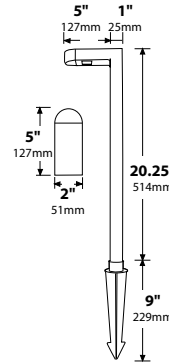

PATH LIGHTS PL-17 SERIES

TYPE

SPECIFICATIONS

CONSTRUCTION: 2" Extruded aluminum or brass L shape design; matching cast aluminum or cast brass end cap

LENS: High impact sandblasted flat glass

LAMP SUPPLIED: 20w T4 S.C. Halogen, 10,000 hours average rating (20w max)

WIRING: Black 3 foot 18/2 zip cord from base of fixture (12v only)

For 25 foot 16/2 fixture lead wire add -25F to catalog number

CONNECTION: FA-05 Quick Connector (not supplied) from fixture to main cable (12/2, 10/2 or 8/2 only) 12v only

PL-17-CAM

ORDERING INFORMATION

CATALOG NO.	DESCRIPTION	LAMP	SHIP WEIGHT
PL-17-BLT	2" Extruded Aluminum Path Light	20w T4 Halogen	2.0 lbs.
PL-17-BRS	2" Extruded Brass Path Light	20w T4 Halogen	4.0 lbs.

MOUNTING ACCESSORIES

FA-03-RX/-BRS: 7.00" (178mm) height, 2" (51mm) diameter.
FA-03-BRS: 9.00" (229mm) height, 2" (51mm) diameter.
FA-03-LG: 9.00" (229mm) height, 3" (76mm) diameter.
FA-24-BRS: 0.9" (23mm) height, 3" (76mm) diameter.
FA-22-CST/-BRS: 5.75" (146mm) height, 3.5" (89mm) diameter.
FA-22/-BRS: 1.125" (28mm) height, 3.5" (89mm) diameter.
FA-24-MD-CST/-BRS: 2.65" (67mm) height, 1.4" (36mm) diameter.
FA-24-LG-CST / -BRS: 4.75" (121mm) height, 0.875" (22mm) diameter.
FA-24-LG-SPUN / -BRS: 4.75" (121mm) height, 0.875" (22mm) diameter.
FA-24-MD-CST-PC/-BRS: 2.65" (67mm) height, 1.4" (36mm) diameter.
FA-01/BRS: 15" (381mm) height, 1.63" (41mm) diameter.
FA-24-MD-CST-POST2/-BRS (telescopic): 13" (330mm) height, 2.65" (67mm) diameter.
C/FA-25/-26/BRS: 20" (508mm) height, 3" (76mm) diameter.
C/FA-26-75W/BRS: 20" (508mm) height, 3" (76mm) diameter.
C/FA-26-GFIC/BRS: 26" (660mm) height, 3" (76mm) diameter.
C/FA-39/BRS: 20" (508mm) height, 3" (76mm) diameter.
FA-30-4: 4" (102mm) height.
FA-30-8: 8" (203mm) height.
STEM EXTENSIONS: FA-30 (10" / 254mm), FA-31 (13" / 330mm), FA-32 (16" / 406mm), FA-33 (21" / 533mm), FA-34 (26" / 660mm). -BRS = Brass Models (Arrow: couplers)