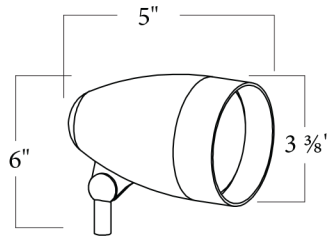

SPECIALTY LIGHTING

Facade Light

ORDERING INFORMATION

Description	Part Number
PAR38 INC, FACADE UP, NO L AMP	TLR38- (A)
PAR38 INC, FACADE UP, WITH 83W LAMP	TLR38-L - (A)

Option Codes

(A) Finish

- BK - Black
- BZ - Bronze
- GR - OD Green
- WH - White
- SP - Special

DESIGN

The TLR38 is a line voltage halogen PAR38 bullet designed specifically for façade lighting. The attractive yet economical design makes this fixture ideal for single home or multi-family applications.

ACCESSORIES

TECHNICAL INFORMATION

Constructed of die cast aluminum, it comes standard with our 1/2" Precise Aim threaded knuckle mount. Light sources available up to 83W PAR38 Halogen for line voltage operation. The fixture is finished with a durable polyester powdercoat paint.