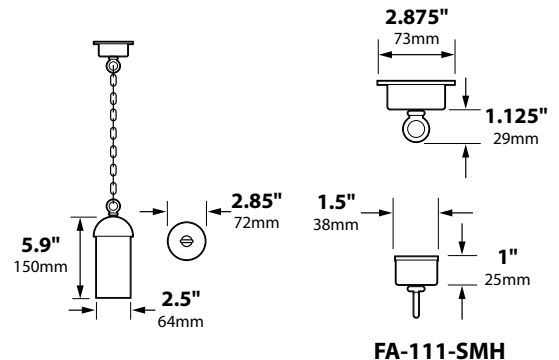

FA-111-SMH