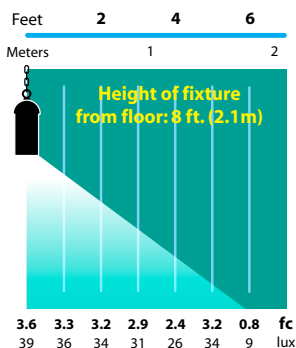

## ORDERING INFORMATION

CATALOG NO.	DESCRIPTION	LAMP	SHIP WEIGHT
SL-14-BLT	Aluminum Hanging Cylinder Light with Chain and J-Box	18w S8 #1141	2.0 lbs.
SL-14-BRS	Brass Hanging Cylinder Light with Chain and J-Box	18w S8 #1141	3.0 lbs.
SL-14-COP	Copper Hanging Cylinder Light with Chain and J-Box	18w S8 #1141	3.0 lbs.

### FOLLOWING WITH ALR12 LAMP (20w max)

SL-14-ALR12-BLT	Aluminum Hanging Cylinder Light with Chain and J-Box	20w ALR12 FL(32°)	2.0 lbs.
SL-14-ALR12-BRS	Brass Hanging Cylinder Light with Chain and J-Box	20w ALR12 FL(32°)	3.0 lbs.
SL-14-ALR12-COP	Copper Hanging Cylinder Light with Chain and J-Box	20w ALR12 FL(32°)	3.0 lbs.

## LIGHT DISTRIBUTIONS AND PHOTOMETRICS

SL-14

Half Spread Photometrics  
12 ft. (3.7m) diameter

SL-14

Half Spread Photometrics  
12 ft. (3.7m) diameter

JOB INFORMATION	
Type:	Date:
Job Name:	
Cat. No.:	
Lamp(s):	
Specifier:	
Contractor:	
Notes:	