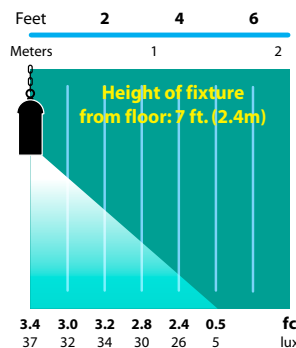

### FOLLOWING WITH ALR12 LAMP (20w max)

SL-14-ALR12-BLT	Aluminum Hanging Cylinder Light with Chain and J-Box	20w ALR12 FL(32°)	2.0 lbs.
SL-14-ALR12-BRS	Brass Hanging Cylinder Light with Chain and J-Box	20w ALR12 FL(32°)	3.0 lbs.
SL-14-ALR12-COP	Copper Hanging Cylinder Light with Chain and J-Box	20w ALR12 FL(32°)	3.0 lbs.

### FOLLOWING WITH ALR18 LAMP (50w max)

SL-14-ALR18-BLT	Aluminum Hanging Cylinder Light with Chain and J-Box	50w ALR18 FL(25°)	2.0 lbs.
SL-14-ALR18-BRS	Brass Hanging Cylinder Light with Chain and J-Box	50w ALR18 FL(25°)	3.0 lbs.
SL-14-ALR18-COP	Copper Hanging Cylinder Light with Chain and J-Box	50w ALR18 FL(25°)	3.0 lbs.

## LIGHT DISTRIBUTIONS AND PHOTOMETRICS

SL-14

Half Spread Photometrics  
12 ft. (3.7m) diameter

SL-14

Half Spread Photometrics  
12 ft. (3.7m) diameter

JOB INFORMATION	
Type:	Date:
Job Name:	
Cat. No.:	
Lamp(s):	
Specifier:	
Contractor:	
Notes:	