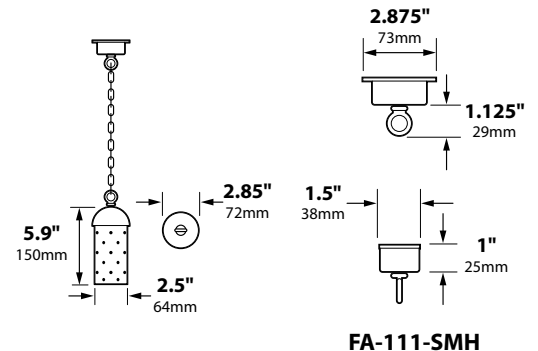

SOCKET: Single contact bayonet, brass nickel plated lamp socket screw shell (Ba15s);

WIRING: Black 2 foot 18/2 zip cord from base of fixture (12v only)

For 25 foot 16/2 fixture lead wire add -25F to catalog number.

SL-15-BAR

ORDERING INFORMATION

CATALOG NO.	DESCRIPTION	LAMP	SHIP WEIGHT
SL-15-BLT	Aluminum Hanging Starlight Cylinder Light with Chain and J-Box	18w S8 #1141	2.0 lbs.
SL-15-BRS	Brass Hanging Starlight Cylinder with Chain and J-Box	18w S8 #1141	3.0 lbs.
SL-15-COP	Copper Hanging Starlight Cylinder with Chain and J-Box	18w S8 #1141	3.0 lbs.

LIGHT DISTRIBUTIONS AND PHOTOMETRICS

SL-15
Half Spread Photometrics
12 ft. (3.7m) diameter

SL-15
Half Spread Photometrics
12 ft. (3.7m) diameter

FA-111-SMH

JOB INFORMATION

Type: _____ Date: _____

Job Name: _____