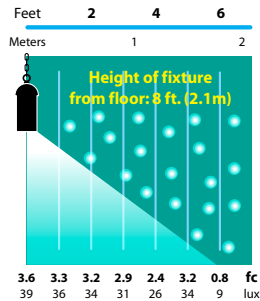

LIGHT DISTRIBUTIONS AND PHOTOMETRICS

SL-15
Half Spread Photometrics
12 ft. (3.7m) diameter

SL-15
Half Spread Photometrics
12 ft. (3.7m) diameter

FA-111-SMH

JOB INFORMATION

Type: _____ Date: _____

Job Name: _____