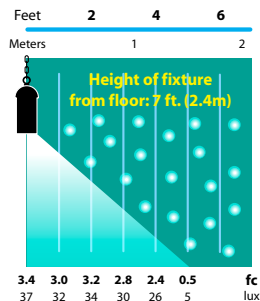

SL-15-BAR

ORDERING INFORMATION

CATALOG NO.	DESCRIPTION	LAMP	SHIP WEIGHT
SL-15-BLT	Aluminum Hanging Starlight Cylinder Light with Chain and J-Box	18w S8 #1141	2.0 lbs.
SL-15-BRS	Brass Hanging Starlight Cylinder with Chain and J-Box	18w S8 #1141	3.0 lbs.
SL-15-COP	Copper Hanging Starlight Cylinder with Chain and J-Box	18w S8 #1141	3.0 lbs.

LIGHT DISTRIBUTIONS AND PHOTOMETRICS

SL-15
Half Spread Photometrics
12 ft. (3.7m) diameter

SL-15
Half Spread Photometrics
12 ft. (3.7m) diameter

FA-111-SMH

JOB INFORMATION

Type: _____ Date: _____

Job Name: _____