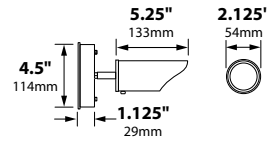

DL-22-CWM-COP

ORDERING INFORMATION

CATALOG NO.	DESCRIPTION	LAMP	SHIP WEIGHT
DL-22-CWM-COP	Copper Wall Mount Bullet	20w MR16 FL(BAB)	3.0 lbs.
DL-22-CWM2-COP	Double Copper Wall Mount Bullets	2x20w MR16 FL(BAB)	5.0 lbs.
DL-22-CWMT-COP	Copper Wall Mount Bullet with 75w internal transformer	20w MR16 FL(BAB)	3.0 lbs.
DL-22-CWMT2-COP	Double Copper Wall Mount Bullets with 75w internal transformer	2x20w MR16 FL(BAB)	5.0 lbs.