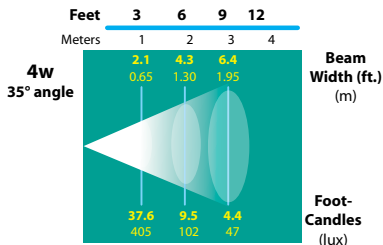

LIGHT DISTRIBUTIONS AND PHOTOMETRICS

FL-13-BAB-FG

FL-LED-MR16-BAB

FL-LED-MR16-ESX

BEAM/GLARE CONTROL ACCESSORIES

| | |
|-------------|--|
| FA-08-21 | Round 1/8" Hex Cell Louver |
| FA-11-BLUE | Blue Tempered Glass Lens |
| FA-11-GREEN | Green Tempered Glass Lens |
| FA-98 | Linear Spread Tempered Glass Lens |
| FA-104 | Wide Spread Tempered Glass Lens Softener |