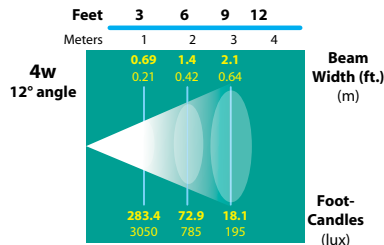

LIGHT DISTRIBUTIONS AND PHOTOMETRICS

FL-13-BAB-FG

FL-LED-MR16-BAB

FL-LED-MR16-ESX

BEAM/GLARE CONTROL ACCESSORIES

| | |
|-------------|--|
| FA-08-21 | Round 1/8" Hex Cell Louver |
| FA-11-BLUE | Blue Tempered Glass Lens |
| FA-11-GREEN | Green Tempered Glass Lens |
| FA-98 | Linear Spread Tempered Glass Lens |
| FA-104 | Wide Spread Tempered Glass Lens Softener |