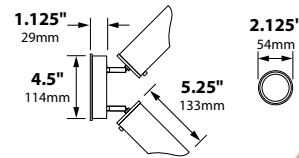

LIGHT DISTRIBUTIONS AND PHOTOMETRICS

FL-13-BAB-FG

FL-LED-MR16-BAB

FL-LED-MR16-ESX

BEAM/GLARE CONTROL ACCESSORIES

| | |
|-------------|--|
| FA-08-21 | Round 1/8" Hex Cell Louver |
| FA-11-BLUE | Blue Tempered Glass Lens |
| FA-11-GREEN | Green Tempered Glass Lens |
| FA-98 | Linear Spread Tempered Glass Lens |
| FA-104 | Wide Spread Tempered Glass Lens Softener |