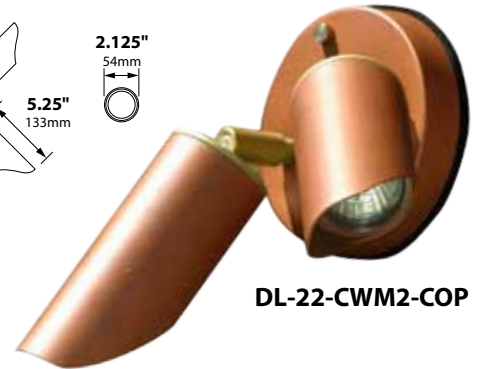

WALL MOUNT LIGHTS DL-22-CWM SERIES

TYPE

SPECIFICATIONS

CONSTRUCTION: Copper wall mount bullet with brass 360° adjustable swivel; single and double bullet versions available

LENS: High impact clear tempered flat glass

MOUNTING: FA-24-LGSPUN-COP canopy with hardware and screws supplied

FINISH: Unfinished copper. Optional finishes available

NOTE: 75 watt internal transformer (HW-12-75) available; see ordering information below

DL-22-CWM-COP

ORDERING INFORMATION

| CATALOG NO. | DESCRIPTION | LAMP | SHIP WEIGHT |
|-----------------|--|--------------------|-------------|
| DL-22-CWM-COP | Copper Wall Mount Bullet | 20w MR16 FL(BAB) | 3.0 lbs. |
| DL-22-CWM2-COP | Double Copper Wall Mount Bullets | 2x20w MR16 FL(BAB) | 5.0 lbs. |
| DL-22-CWMT-COP | Copper Wall Mount Bullet with 75w internal transformer | 20w MR16 FL(BAB) | 3.0 lbs. |
| DL-22-CWMT2-COP | Double Copper Wall Mount Bullets with 75w internal transformer | 2x20w MR16 FL(BAB) | 5.0 lbs. |

LIGHT DISTRIBUTIONS AND PHOTOMETRICS

FL-13-BAB-FG

FL-LED-MR16-BAB

FL-LED-MR16-ESX

BEAM/GLARE CONTROL ACCESSORIES

| | |
|-------------|--|
| FA-08-21 | Round 1/8" Hex Cell Louver |
| FA-11-BLUE | Blue Tempered Glass Lens |
| FA-11-GREEN | Green Tempered Glass Lens |
| FA-98 | Linear Spread Tempered Glass Lens |
| FA-104 | Wide Spread Tempered Glass Lens Softener |