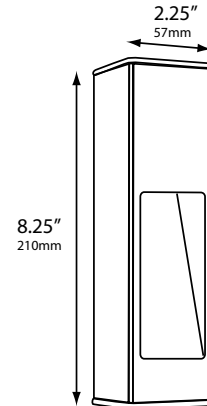

SL-58 SERIES PATH LIGHT

PATH LIGHTS SL-58 SERIES

TYPE

SPECIFICATIONS

CONSTRUCTION: Extruded square aluminum or brass 2.25" x 8.25"; matching cast end caps

LAMP SUPPLIED: 3w 50,000 hours average rating OMNI-3 LED (-LED3)

SL-58-LED3-CPR

ORDERING INFORMATION

CATALOG NO.	DESCRIPTION	LAMP	SHIP WEIGHT
SL-58-LED3-BLT	Square Aluminum Wall Mount Light	3w Omni LED	2.0 lbs.
SL-58-LED3-BRS	Square Brass Wall Mount Light	3w Omni LED	4.0 lbs.
SL-58-LEDP-BLT	Square Aluminum Wall Mount Light	4w LED Panel	2.0 lbs.
SL-58-LEDP-BRS	Square Brass Wall Mount Light	4w LED Panel	4.0 lbs.
SL-58-LEDP2W-BLT	Square Aluminum Wall Mount Light	2w LED Panel	2.0 lbs.
SL-58-LEDP2W-BRS	Square Brass Wall Mount Light	2w LED Panel	4.0 lbs.