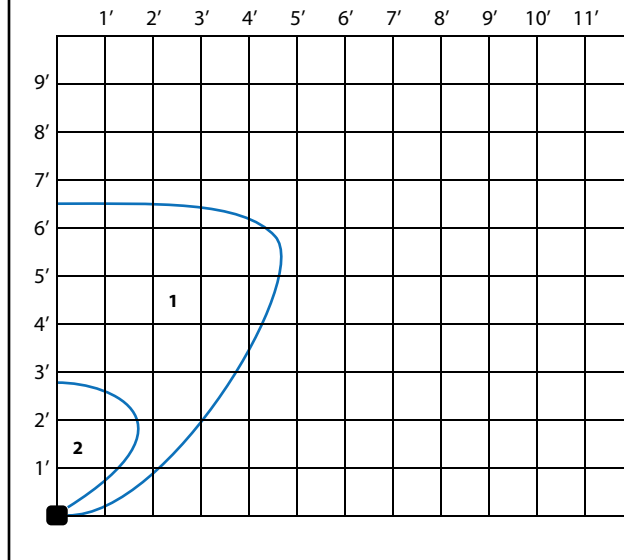

PATH LIGHTS SL-58 SERIES

TYPE

LIGHT DISTRIBUTIONS AND PHOTOMETRICS

SL-58-LED3

HORIZONTAL FOOTCANDLES • FIXTURE 6' FROM FLOOR