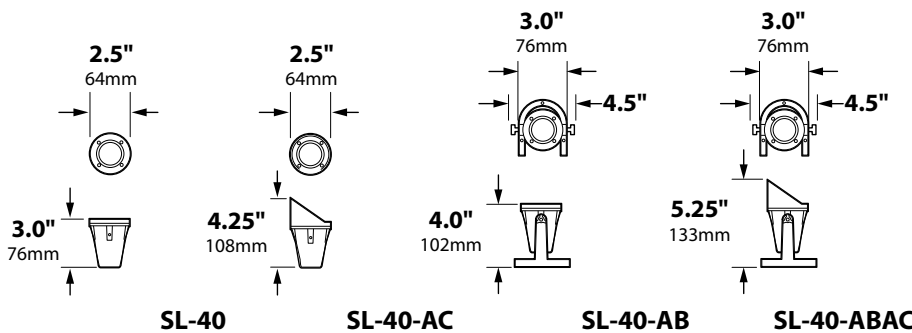

SOCKET: High temperature ceramic GU5.3 bi-pin with 250°C silicone lead wires

WIRING: 15 feet 18/2 SJTOW cord (available up to 50 feet)

MOUNTING: Surface mount aiming bracket on -AB models only

FINISH: Unfinished brass

-SM Add to catalog number for side mount cord entry

SL-40-LED

SL-40-SMAC-ULT

SL-40-AB-LED

SL-40-ABAC-LED

LIGHT DISTRIBUTIONS AND PHOTOMETRICS

20w MR11 FL (FTD)
FOR SL-40 SERIES

UL 676