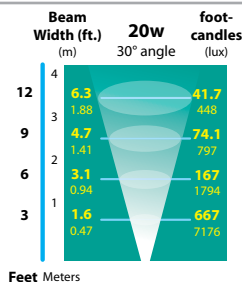

-SM Add to catalog number for side mount cord entry

SL-40-LED

SL-40-SMAC-ULT

SL-40-AB-LED

SL-40-ABAC-LED

LIGHT DISTRIBUTIONS AND PHOTOMETRICS

20w MR11 FL (FTD)
FOR SL-40 SERIES

UL 676